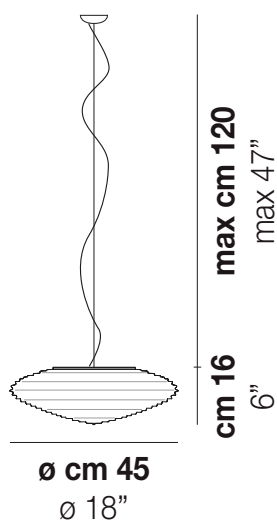

SPIRIT SP 45

DATOS TÉCNICOS:

CERTIFICATIONS:

FUENTES DE LUZ

LED	Power	Voltage	Frequency	Notes
E27	2x77w	220-240V	50/60 Hz	E27
LED G	1x19,5w	220-240V	50/60 Hz	LED 19,5W - (DRIVER INCLUDED) - 3000K - 2850 LUMENS - DIMMABLE
LED G	1x19,5w	220-240V	50/60 Hz	LED 19,5W - (DRIVER INCLUDED) - 3000K - 2850 LUMENS - DIMMABLE
LED J	1x10w	220-240V	50/60 Hz	LED 10W - 230 VOLT - 3000K - 1130 LUMENS - DIMMABLE
LED J	1x10w	220-240V	50/60 Hz	LED 10W - 230 VOLT - 3000K - 1130 LUMENS - DIMMABLE

VOLUME	Mc 0,13
PESO BRUTO	Kg 8
PESO NETO	Kg 5

download

ACABADO DEL DIFUSOR

BC/LU

CR/TR

ACABADO PARTES METÁLICAS

NI

OTRAS VERSIONES DISPONIBLES