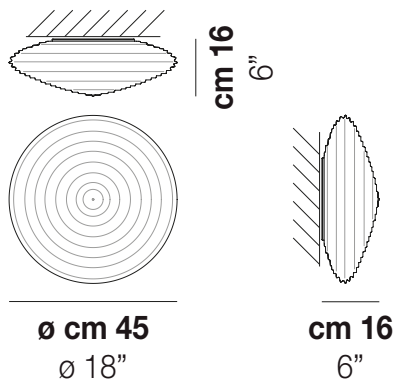

SPIRIT PL 45

DATOS TÉCNICOS:

CERTIFICATIONS:

FUENTES DE LUZ

LED	Power	Voltage	Frequency	Notes
E27	2x77w	220-240V	50/60 Hz	E27
LED G	1x19,5w	220-240V	50/60 Hz	LED 19,5W - (DRIVER INCLUDED) - 3000K - 2850 LUMENS - DIMMABLE
LED G	1x19,5w	220-240V	50/60 Hz	LED 19,5W - (DRIVER INCLUDED) - 3000K - 2850 LUMENS - DIMMABLE
LED J	1x10w	220-240V	50/60 Hz	LED 10W - 230 VOLT - 3000K - 1130 LUMENS - DIMMABLE
LED J	1x10w	220-240V	50/60 Hz	LED 10W - 230 VOLT - 3000K - 1130 LUMENS - DIMMABLE

VOLUME	Mc 0,07
PESO BRUTO	Kg 8
PESO NETO	Kg 5

download

ACABADO DEL DIFUSOR

BC/LU

CR/TR

ACABADO PARTES METÁLICAS

BC

NI