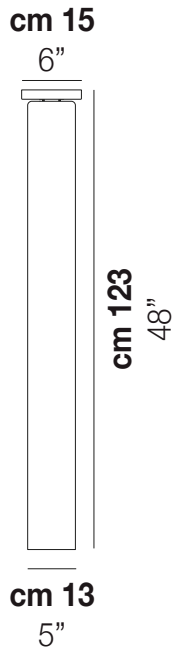

TUBES PL 120

DATOS TÉCNICOS:

CERTIFICATIONS:

FUENTES DE LUZ

E27	1x100w	220-240V 50/60 Hz
LED C 5.280 TM 2.700K	1x5w	220-240V 50/60 Hz

E27

LED 5W - (DRIVER INCLUDED) - 2700K - 600 LUMENS - DIMMABLE

VOLUME	Mc 0,14
PESO BRUTO	Kg 10
PESO NETO	Kg 7

TUBES PL 15

TUBES PL 20

TUBES PL 40

TUBES PL 60

TUBES PL 9

TUBES PL 90