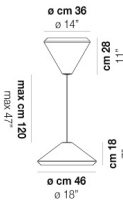

VOLUME Mc 0,2

PESO BRUTO Kg 12

PESO NETO Kg 8

download

ACABADO DEL DIFUSOR

BC/ST

ACABADO PARTES METÁLICAS

BC

WITHW SP 26 P

WITHW SP 26 X

WITHW SP 36 G

WITHW SP 36 M

WITHW SP 36 P

WITHW SP 36 X

WITHW SP 46 G

WITHW SP 46 M

WITHW SP 46 P

WITHW SP G

WITHW SP M

WITHW SP P

WITHW SP X