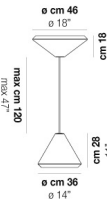

VOLUME Mc 0,2

PESO BRUTO Kg 12

PESO NETO Kg 8

download

ACABADO DEL DIFUSOR

BC/ST

ACABADO PARTES METÁLICAS

BC

WITHW SP 26 P

WITHW SP 26 X

WITHW SP 36 G

WITHW SP 36 M

WITHW SP 36 P

WITHW SP 36 X

WITHW SP 46 G

WITHW SP 46 M

WITHW SP 46 P

WITHW SP G

WITHW SP M

WITHW SP P

WITHW SP X