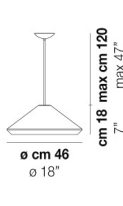

VOLUME Mc 0,2

PESO BRUTO Kg 12

PESO NETO Kg 8

download

ACABADO DEL DIFUSOR

BC/ST

ACABADO PARTES METÁLICAS

BC

WITHW SP 26 P

WITHW SP 26 X

WITHW SP 36 G

WITHW SP 36 M

WITHW SP 36 P

WITHW SP 36 X

WITHW SP 46 G

WITHW SP 46 M

WITHW SP 46 P

WITHW SP G

WITHW SP M

WITHW SP P

WITHW SP X