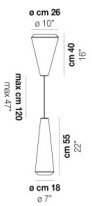

WITHWHITE SP 46 P

DATOS TÉCNICOS:

CERTIFICATIONS:

FUENTES DE LUZ

E27	3x77w	220-240V 50/60 Hz	E27
LED C 5.280 Tm 2.700K	3x5w	220-240V 50/60 Hz	LED 5W - (DRIVER INCLUDED) - 2700K - 600 LUMENS - DIMMABLE

VOLUME	Mc 0,29
PESO BRUTO	Kg 0
PESO NETO	Kg 0

WITHW SP 18 M

WITHW SP 18 P

WITHW SP 18 X

WITHW SP 26 G

WITHW SP 26 M

WITHW SP 26 P

WITHW SP 26 X

WITHW SP 36 G

WITHW SP 36 M

WITHW SP 36 P

WITHW SP 36 X

WITHW SP 46 G

WITHW SP 46 M

WITHW SP 46 X

WITHW SP G

WITHW SP M