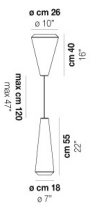

WITHWHITE SP 46 M

DATOS TÉCNICOS:

CERTIFICATIONS:

FUENTES DE LUZ

E27	3x77w	220-240V 50/60 Hz	E27
LED C 5.280 TM 2.700K	3x5w	220-240V 50/60 Hz	LED 5W - (DRIVER INCLUDED) - 2700K - 600 LUMENS - DIMMABLE

VOLUME	Mc 0,24
PESO BRUTO	Kg 12
PESO NETO	Kg 7

WITHW SP 18 M

WITHW SP 18 P

WITHW SP 18 X

WITHW SP 26 G

WITHW SP 26 M

WITHW SP 26 P

WITHW SP 26 X

WITHW SP 36 G

WITHW SP 36 M

WITHW SP 36 P

WITHW SP 36 X

WITHW SP 46 G

WITHW SP 46 P

WITHW SP 46 X

WITHW SP G

WITHW SP M