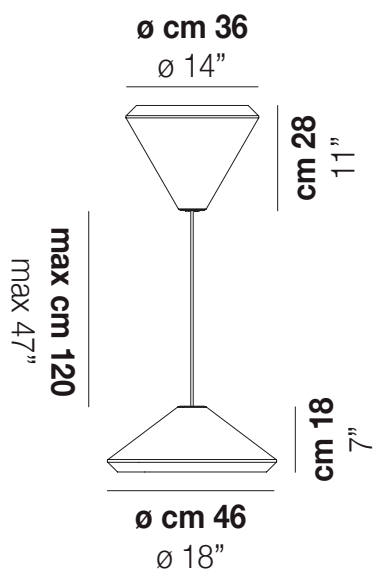

WITHWHITE SP 36 X

DATOS TÉCNICOS:

CERTIFICATIONS:

FUENTES DE LUZ

E27  2x77w 220-240V 50/60 Hz

E27

LED C  2x5w 220-240V 50/60 Hz

LED 5W - (DRIVER INCLUDED) - 2700K - 600 LUMENS
 - DIMMABLE

VOLUME Mc 0,21

PESO BRUTO Kg 11

PESO NETO Kg 5,6

download

ACABADO DEL DIFUSOR

BC/ST

ACABADO PARTES METÁLICAS

BC

WITHW SP 26 P

WITHW SP 26 X

WITHW SP 36 G

WITHW SP 36 M

WITHW SP 36 P

WITHW SP 46 G

WITHW SP 46 M

WITHW SP 46 P