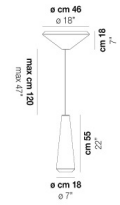

VOLUME Mc 0,21

PESO BRUTO Kg 11

PESO NETO Kg 5,6

download

ACABADO DEL DIFUSOR

BC/ST

ACABADO PARTES METÁLICAS

BC

WITHW SP 26 P

WITHW SP 26 X

WITHW SP 36 G

WITHW SP 36 M

WITHW SP 36 P

WITHW SP 46 G

WITHW SP 46 M

WITHW SP 46 P

WITHW SP 46 X

WITHW SP G

WITHW SP M

WITHW SP P

WITHW SP X