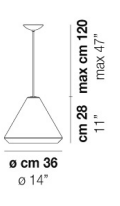

VOLUME Mc 0,21

PESO BRUTO Kg 11

PESO NETO Kg 5,6

download

ACABADO DEL DIFUSOR

BC/ST

ACABADO PARTES METÁLICAS

BC

WITHW SP 26 P

WITHW SP 26 X

WITHW SP 36 G

WITHW SP 36 M

WITHW SP 36 P

WITHW SP 46 G

WITHW SP 46 M

WITHW SP 46 P

WITHW SP 46 X

WITHW SP G

WITHW SP M

WITHW SP P

WITHW SP X