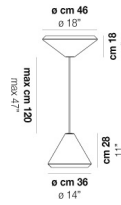

VOLUME Mc 0,21

PESO BRUTO Kg 11

PESO NETO Kg 5,6

download

ACABADO DEL DIFUSOR

BC/ST

ACABADO PARTES METÁLICAS

BC

WITHW SP 26 P

WITHW SP 26 X

WITHW SP 36 G

WITHW SP 36 M

WITHW SP 36 P

WITHW SP 46 G

WITHW SP 46 M

WITHW SP 46 P

WITHW SP 46 X

WITHW SP G

WITHW SP M

WITHW SP P

WITHW SP X