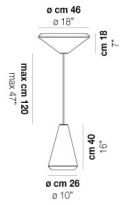

VOLUME Mc 0,21

PESO BRUTO Kg 11

PESO NETO Kg 5,6

download

ACABADO DEL DIFUSOR

BC/ST

ACABADO PARTES METÁLICAS

BC

WITHW SP 26 P

WITHW SP 26 X

WITHW SP 36 G

WITHW SP 36 M

WITHW SP 36 P

WITHW SP 46 G

WITHW SP 46 M

WITHW SP 46 P

WITHW SP 46 X

WITHW SP G

WITHW SP M

WITHW SP P

WITHW SP X