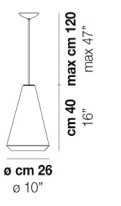

VOLUME Mc 0,21

PESO BRUTO Kg 11

PESO NETO Kg 5,6

download

ACABADO DEL DIFUSOR

BC/ST

ACABADO PARTES METÁLICAS

BC

WITHW SP 26 P

WITHW SP 26 X

WITHW SP 36 G

WITHW SP 36 M

WITHW SP 36 P

WITHW SP 46 G

WITHW SP 46 M

WITHW SP 46 P

WITHW SP 46 X

WITHW SP G

WITHW SP M

WITHW SP P

WITHW SP X