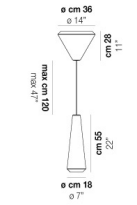

VOLUME Mc 0,21

PESO BRUTO Kg 11

PESO NETO Kg 5,6

download

ACABADO DEL DIFUSOR

BC/ST

ACABADO PARTES METÁLICAS

BC

WITHW SP 26 P

WITHW SP 26 X

WITHW SP 36 G

WITHW SP 36 M

WITHW SP 36 P

WITHW SP 46 G

WITHW SP 46 M

WITHW SP 46 P

WITHW SP 46 X

WITHW SP G

WITHW SP M

WITHW SP P

WITHW SP X