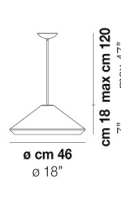

VOLUME Mc 0,21

PESO BRUTO Kg 11

PESO NETO Kg 5,6

download

ACABADO DEL DIFUSOR

BC/ST

ACABADO PARTES METÁLICAS

BC

WITHW SP 26 P

WITHW SP 26 X

WITHW SP 36 G

WITHW SP 36 M

WITHW SP 36 P

WITHW SP 46 G

WITHW SP 46 M

WITHW SP 46 P

WITHW SP 46 X

WITHW SP G

WITHW SP M

WITHW SP P

WITHW SP X