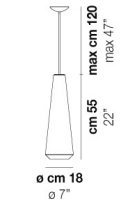

VOLUME Mc 0,21

PESO BRUTO Kg 11

PESO NETO Kg 5,6

download

ACABADO DEL DIFUSOR

BC/ST

ACABADO PARTES METÁLICAS

BC

WITHW SP 26 P

WITHW SP 26 X

WITHW SP 36 G

WITHW SP 36 M

WITHW SP 36 P

WITHW SP 46 G

WITHW SP 46 M

WITHW SP 46 P

WITHW SP 46 X

WITHW SP G

WITHW SP M

WITHW SP P

WITHW SP X