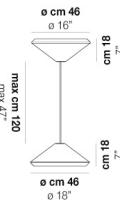

VOLUME Mc 0,21

PESO BRUTO Kg 11

PESO NETO Kg 5,6

download

ACABADO DEL DIFUSOR

BC/ST

ACABADO PARTES METÁLICAS

BC

WITHW SP 26 P

WITHW SP 26 X

WITHW SP 36 G

WITHW SP 36 M

WITHW SP 36 P

WITHW SP 46 G

WITHW SP 46 M

WITHW SP 46 P

WITHW SP 46 X

WITHW SP G

WITHW SP M

WITHW SP P

WITHW SP X