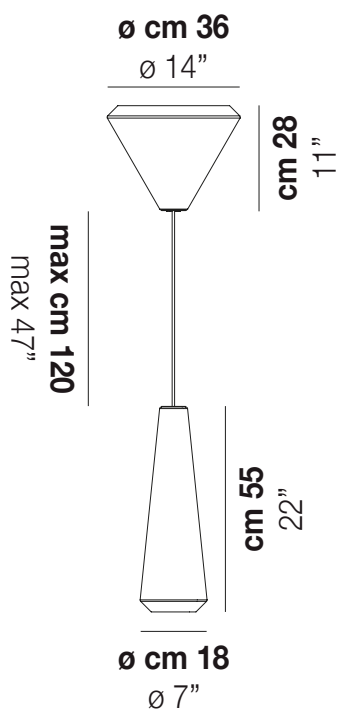

WITHWHITE SP 36 P

DATOS TÉCNICOS:

CERTIFICATIONS:

FUENTES DE LUZ

E27  2x77w 220-240V 50/60 Hz

E27

 LED C 2x5w 220-240V 50/60 Hz

LED 5W - (DRIVER INCLUDED) - 2700K - 600 LUMENS - DIMMABLE

VOLUME Mc 0,2

PESO BRUTO Kg 9

PESO NETO Kg 5

download

ACABADO DEL DIFUSOR

BC/ST

ACABADO PARTES METÁLICAS

BC

WITHW SP 26 P

WITHW SP 26 X

WITHW SP 36 G

WITHW SP 36 M

WITHW SP 36 X

WITHW SP 46 G

WITHW SP 46 M

WITHW SP 46 P

WITHW SP 46 X

WITHW SP G

WITHW SP M

WITHW SP P

WITHW SP X