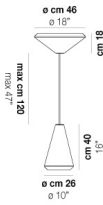

VOLUME Mc 0,2

PESO BRUTO Kg 9

PESO NETO Kg 5

download

ACABADO DEL DIFUSOR

BC/ST

ACABADO PARTES METÁLICAS

BC

WITHW SP 26 P

WITHW SP 26 X

WITHW SP 36 G

WITHW SP 36 M

WITHW SP 36 X

WITHW SP 46 G

WITHW SP 46 M

WITHW SP 46 P

WITHW SP 46 X

WITHW SP G

WITHW SP M

WITHW SP P

WITHW SP X