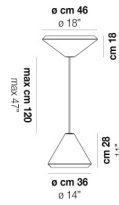

VOLUME Mc 0,2

PESO BRUTO Kg 9

PESO NETO Kg 5

download

ACABADO DEL DIFUSOR

BC/ST

ACABADO PARTES METÁLICAS

BC

WITHW SP 26 P

WITHW SP 26 X

WITHW SP 36 G

WITHW SP 36 M

WITHW SP 36 X

WITHW SP 46 G

WITHW SP 46 M

WITHW SP 46 P

WITHW SP 46 X

WITHW SP G

WITHW SP M

WITHW SP P

WITHW SP X