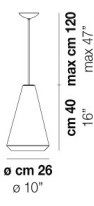

VOLUME Mc 0,2

PESO BRUTO Kg 9

PESO NETO Kg 5

download

ACABADO DEL DIFUSOR

BC/ST

ACABADO PARTES METÁLICAS

BC

WITHW SP 26 P

WITHW SP 26 X

WITHW SP 36 G

WITHW SP 36 M

WITHW SP 36 X

WITHW SP 46 G

WITHW SP 46 M

WITHW SP 46 P

WITHW SP 46 X

WITHW SP G

WITHW SP M

WITHW SP P

WITHW SP X