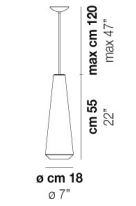

VOLUME Mc 0,2

PESO BRUTO Kg 9

PESO NETO Kg 5

download

ACABADO DEL DIFUSOR

BC/ST

ACABADO PARTES METÁLICAS

BC

WITHW SP 26 P

WITHW SP 26 X

WITHW SP 36 G

WITHW SP 36 M

WITHW SP 36 X

WITHW SP 46 G

WITHW SP 46 M

WITHW SP 46 P

WITHW SP 46 X

WITHW SP G

WITHW SP M

WITHW SP P

WITHW SP X