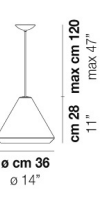

VOLUME Mc 0,2

PESO BRUTO Kg 9

PESO NETO Kg 5

download

ACABADO DEL DIFUSOR

BC/ST

ACABADO PARTES METÁLICAS

BC

WITHW SP 26 P

WITHW SP 26 X

WITHW SP 36 G

WITHW SP 36 M

WITHW SP 36 X

WITHW SP 46 G

WITHW SP 46 M

WITHW SP 46 P

WITHW SP 46 X

WITHW SP G

WITHW SP M

WITHW SP P

WITHW SP X