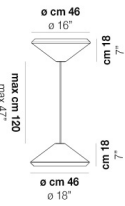

VOLUME Mc 0,2

PESO BRUTO Kg 9

PESO NETO Kg 5

download

ACABADO DEL DIFUSOR

BC/ST

ACABADO PARTES METÁLICAS

BC

WITHW SP 26 P

WITHW SP 26 X

WITHW SP 36 G

WITHW SP 36 M

WITHW SP 36 X

WITHW SP 46 G

WITHW SP 46 M

WITHW SP 46 P

WITHW SP 46 X

WITHW SP G

WITHW SP M

WITHW SP P

WITHW SP X