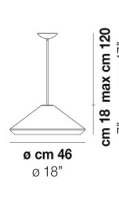

VOLUME Mc 0,2

PESO BRUTO Kg 9

PESO NETO Kg 5

download

ACABADO DEL DIFUSOR

BC/ST

ACABADO PARTES METÁLICAS

BC

WITHW SP 26 P

WITHW SP 26 X

WITHW SP 36 G

WITHW SP 36 M

WITHW SP 36 X

WITHW SP 46 G

WITHW SP 46 M

WITHW SP 46 P

WITHW SP 46 X

WITHW SP G

WITHW SP M

WITHW SP P

WITHW SP X