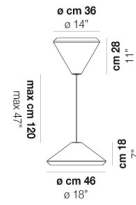

VOLUME Mc 0,2

PESO BRUTO Kg 9

PESO NETO Kg 5

download

ACABADO DEL DIFUSOR

BC/ST

ACABADO PARTES METÁLICAS

BC

WITHW SP 26 P

WITHW SP 26 X

WITHW SP 36 G

WITHW SP 36 M

WITHW SP 36 X

WITHW SP 46 G

WITHW SP 46 M

WITHW SP 46 P

WITHW SP 46 X

WITHW SP G

WITHW SP M

WITHW SP P

WITHW SP X