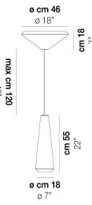

VOLUME Mc 0,2

PESO BRUTO Kg 9

PESO NETO Kg 5

download

ACABADO DEL DIFUSOR

BC/ST

ACABADO PARTES METÁLICAS

BC

WITHW SP 26 P

WITHW SP 26 X

WITHW SP 36 G

WITHW SP 36 M

WITHW SP 36 X

WITHW SP 46 G

WITHW SP 46 M

WITHW SP 46 P

WITHW SP 46 X

WITHW SP G

WITHW SP M

WITHW SP P

WITHW SP X