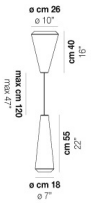

WITHWHITE SP 36 G

DATOS TÉCNICOS:

CERTIFICATIONS:

FUENTES DE LUZ

E27	2x77w	220-240V 50/60 Hz	E27
LED C 5.280 TM 2.700K	2x5w	220-240V 50/60 Hz	LED 5W - (DRIVER INCLUDED) - 2700K - 600 LUMENS - DIMMABLE

VOLUME	Mc 0,32
PESO BRUTO	Kg 0
PESO NETO	Kg 0

WITHW SP 18 M

WITHW SP 18 P

WITHW SP 18 X

WITHW SP 26 G

WITHW SP 26 M

WITHW SP 26 P

WITHW SP 26 X

WITHW SP 36 M

WITHW SP 36 P

WITHW SP 36 X

WITHW SP 46 G

WITHW SP 46 M

WITHW SP 46 P

WITHW SP 46 X

WITHW SP G

WITHW SP M