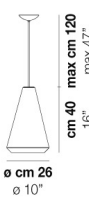

WITHWHITE SP 26 P

DATOS TÉCNICOS:

CERTIFICATIONS:

FUENTES DE LUZ

E27	2x77w	220-240V 50/60 Hz
LED C	2x5w	220-240V 50/60 Hz

E27

LED 5W - (DRIVER INCLUDED) - 2700K - 600 LUMENS
- DIMMABLE

VOLUME	Mc 0,2
PESO BRUTO	Kg 8,5
PESO NETO	Kg 4,8

WITHW SP 18 M

WITHW SP 18 P

WITHW SP 18 X

WITHW SP 26 G

WITHW SP 26 M

WITHW SP 26 X

WITHW SP 36 G

WITHW SP 36 M

WITHW SP 36 P

WITHW SP 36 X

WITHW SP 46 G

WITHW SP 46 M

WITHW SP 46 P

WITHW SP 46 X

WITHW SP G

WITHW SP M