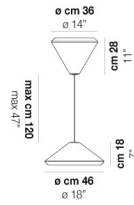

VOLUME Mc 0,22

PESO BRUTO Kg 8,2

PESO NETO Kg 5

download

ACABADO DEL DIFUSOR

BC/ST

ACABADO PARTES METÁLICAS

BC

WITHW SP 26 X

WITHW SP 36 G

WITHW SP 36 M

WITHW SP 36 P

WITHW SP 36 X

WITHW SP 46 G

WITHW SP 46 M

WITHW SP 46 P

WITHW SP 46 X

WITHW SP G

WITHW SP M

WITHW SP P

WITHW SP X