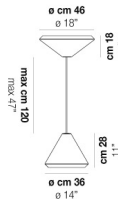

VOLUME Mc 0,22

PESO BRUTO Kg 8,2

PESO NETO Kg 5

download

ACABADO DEL DIFUSOR

BC/ST

ACABADO PARTES METÁLICAS

BC

WITHW SP 26 X

WITHW SP 36 G

WITHW SP 36 M

WITHW SP 36 P

WITHW SP 36 X

WITHW SP 46 G

WITHW SP 46 M

WITHW SP 46 P

WITHW SP 46 X

WITHW SP G

WITHW SP M

WITHW SP P

WITHW SP X