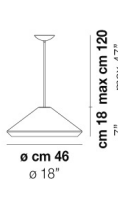

VOLUME Mc 0,22

PESO BRUTO Kg 8,2

PESO NETO Kg 5

download

ACABADO DEL DIFUSOR

BC/ST

ACABADO PARTES METÁLICAS

BC

WITHW SP 26 X

WITHW SP 36 G

WITHW SP 36 M

WITHW SP 36 P

WITHW SP 36 X

WITHW SP 46 G

WITHW SP 46 M

WITHW SP 46 P

WITHW SP 46 X

WITHW SP G

WITHW SP M

WITHW SP P

WITHW SP X