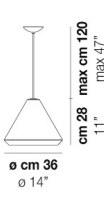

VOLUME Mc 0,22

PESO BRUTO Kg 8,2

PESO NETO Kg 5

download

ACABADO DEL DIFUSOR

BC/ST

ACABADO PARTES METÁLICAS

BC

WITHW SP 26 X

WITHW SP 36 G

WITHW SP 36 M

WITHW SP 36 P

WITHW SP 36 X

WITHW SP 46 G

WITHW SP 46 M

WITHW SP 46 P

WITHW SP 46 X

WITHW SP G

WITHW SP M

WITHW SP P

WITHW SP X