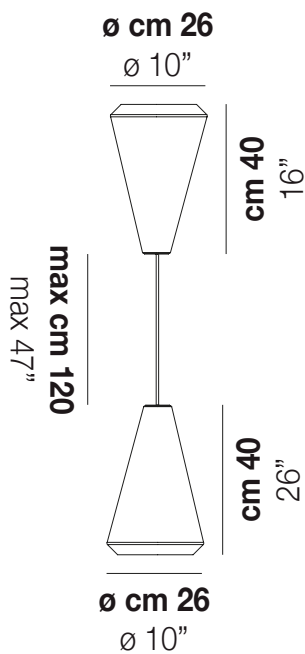

WITHWHITE SP 26 M

DATOS TÉCNICOS:

CERTIFICATIONS:

FUENTES DE LUZ

E27  2x77w 220-240V
 50/60 Hz

E27

 2x5w 220-240V
 50/60 Hz

LED 5W - (DRIVER INCLUDED) - 2700K - 600 LUMENS
 - DIMMABLE

VOLUME Mc 0,22

PESO BRUTO Kg 8,2

PESO NETO Kg 5

download

ACABADO DEL DIFUSOR

BC/ST

ACABADO PARTES METÁLICAS

BC

WITHW SP 26 X

WITHW SP 36 G

WITHW SP 36 M

WITHW SP 36 P

WITHW SP 36 X

WITHW SP 46 G

WITHW SP 46 M

WITHW SP 46 P

WITHW SP 46 X

WITHW SP G

WITHW SP M

WITHW SP P

WITHW SP X