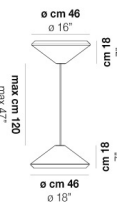

VOLUME Mc 0,22

PESO BRUTO Kg 8,2

PESO NETO Kg 5

download

ACABADO DEL DIFUSOR

BC/ST

ACABADO PARTES METÁLICAS

BC

WITHW SP 26 X

WITHW SP 36 G

WITHW SP 36 M

WITHW SP 36 P

WITHW SP 36 X

WITHW SP 46 G

WITHW SP 46 M

WITHW SP 46 P

WITHW SP 46 X

WITHW SP G

WITHW SP M

WITHW SP P

WITHW SP X