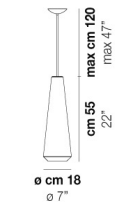

VOLUME Mc 0,22

PESO BRUTO Kg 8,2

PESO NETO Kg 5

download

ACABADO DEL DIFUSOR

BC/ST

ACABADO PARTES METÁLICAS

BC

WITHW SP 26 X

WITHW SP 36 G

WITHW SP 36 M

WITHW SP 36 P

WITHW SP 36 X

WITHW SP 46 G

WITHW SP 46 M

WITHW SP 46 P

WITHW SP 46 X

WITHW SP G

WITHW SP M

WITHW SP P

WITHW SP X