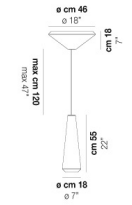

VOLUME Mc 0,22

PESO BRUTO Kg 8,2

PESO NETO Kg 5

download

ACABADO DEL DIFUSOR

BC/ST

ACABADO PARTES METÁLICAS

BC

WITHW SP 26 X

WITHW SP 36 G

WITHW SP 36 M

WITHW SP 36 P

WITHW SP 36 X

WITHW SP 46 G

WITHW SP 46 M

WITHW SP 46 P

WITHW SP 46 X

WITHW SP G

WITHW SP M

WITHW SP P

WITHW SP X