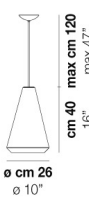

VOLUME Mc 0,22

PESO BRUTO Kg 8,2

PESO NETO Kg 5

download

ACABADO DEL DIFUSOR

BC/ST

ACABADO PARTES METÁLICAS

BC

WITHW SP 26 X

WITHW SP 36 G

WITHW SP 36 M

WITHW SP 36 P

WITHW SP 36 X

WITHW SP 46 G

WITHW SP 46 M

WITHW SP 46 P

WITHW SP 46 X

WITHW SP G

WITHW SP M

WITHW SP P

WITHW SP X