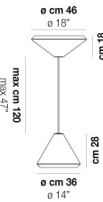

VOLUME Mc 0,22

PESO BRUTO Kg 8,5

PESO NETO Kg 5

download

ACABADO DEL DIFUSOR

BC/ST

ACABADO PARTES METÁLICAS

BC

WITHW SP 26 X

WITHW SP 36 G

WITHW SP 36 M

WITHW SP 36 P

WITHW SP 36 X

WITHW SP 46 G

WITHW SP 46 M

WITHW SP 46 P

WITHW SP 46 X

WITHW SP G

WITHW SP M

WITHW SP P

WITHW SP X