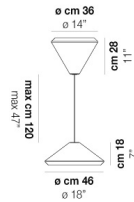

VOLUME Mc 0,22

PESO BRUTO Kg 8,5

PESO NETO Kg 5

download

ACABADO DEL DIFUSOR

BC/ST

ACABADO PARTES METÁLICAS

BC

WITHW SP 26 X

WITHW SP 36 G

WITHW SP 36 M

WITHW SP 36 P

WITHW SP 36 X

WITHW SP 46 G

WITHW SP 46 M

WITHW SP 46 P

WITHW SP 46 X

WITHW SP G

WITHW SP M

WITHW SP P

WITHW SP X