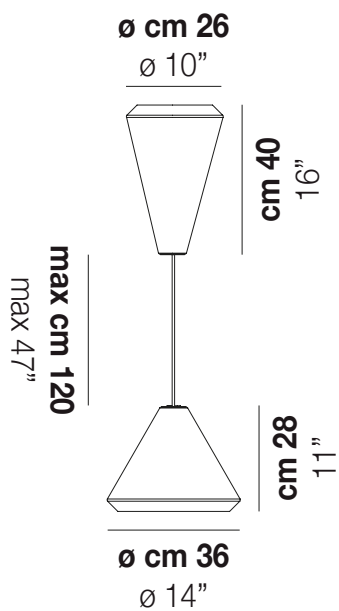

WITHWHITE SP 26 G

DATOS TÉCNICOS:

CERTIFICATIONS:

FUENTES DE LUZ

E27 2x77w 220-240V 50/60 Hz

E27

LED C 2x5w 220-240V 50/60 Hz

LED 5W - (DRIVER INCLUDED) - 2700K - 600 LUMENS - DIMMABLE

VOLUME Mc 0,22

PESO BRUTO Kg 8,5

PESO NETO Kg 5

download

ACABADO DEL DIFUSOR

BC/ST

ACABADO PARTES METÁLICAS

BC

WITHW SP 26 X

WITHW SP 36 G

WITHW SP 36 M

WITHW SP 36 P

WITHW SP 36 X

WITHW SP 46 G

WITHW SP 46 M

WITHW SP 46 P

WITHW SP 46 X

WITHW SP G

WITHW SP M

WITHW SP P

WITHW SP X