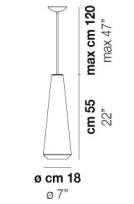

VOLUME Mc 0,22

PESO BRUTO Kg 8,5

PESO NETO Kg 5

download

ACABADO DEL DIFUSOR

BC/ST

ACABADO PARTES METÁLICAS

BC

WITHW SP 26 X

WITHW SP 36 G

WITHW SP 36 M

WITHW SP 36 P

WITHW SP 36 X

WITHW SP 46 G

WITHW SP 46 M

WITHW SP 46 P

WITHW SP 46 X

WITHW SP G

WITHW SP M

WITHW SP P

WITHW SP X