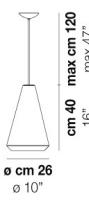

VOLUME Mc 0,22

PESO BRUTO Kg 8,5

PESO NETO Kg 5

download

ACABADO DEL DIFUSOR

BC/ST

ACABADO PARTES METÁLICAS

BC

WITHW SP 26 X

WITHW SP 36 G

WITHW SP 36 M

WITHW SP 36 P

WITHW SP 36 X

WITHW SP 46 G

WITHW SP 46 M

WITHW SP 46 P

WITHW SP 46 X

WITHW SP G

WITHW SP M

WITHW SP P

WITHW SP X