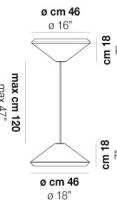

VOLUME Mc 0,22

PESO BRUTO Kg 8,5

PESO NETO Kg 5

download

ACABADO DEL DIFUSOR

BC/ST

ACABADO PARTES METÁLICAS

BC

WITHW SP 26 X

WITHW SP 36 G

WITHW SP 36 M

WITHW SP 36 P

WITHW SP 36 X

WITHW SP 46 G

WITHW SP 46 M

WITHW SP 46 P

WITHW SP 46 X

WITHW SP G

WITHW SP M

WITHW SP P

WITHW SP X