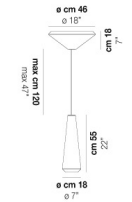

VOLUME Mc 0,22

PESO BRUTO Kg 8,5

PESO NETO Kg 5

download

ACABADO DEL DIFUSOR

BC/ST

ACABADO PARTES METÁLICAS

BC

WITHW SP 26 X

WITHW SP 36 G

WITHW SP 36 M

WITHW SP 36 P

WITHW SP 36 X

WITHW SP 46 G

WITHW SP 46 M

WITHW SP 46 P

WITHW SP 46 X

WITHW SP G

WITHW SP M

WITHW SP P

WITHW SP X