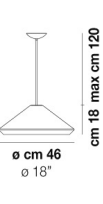

VOLUME Mc 0,22

PESO BRUTO Kg 8,5

PESO NETO Kg 5

download

ACABADO DEL DIFUSOR

BC/ST

ACABADO PARTES METÁLICAS

BC

WITHW SP 26 X

WITHW SP 36 G

WITHW SP 36 M

WITHW SP 36 P

WITHW SP 36 X

WITHW SP 46 G

WITHW SP 46 M

WITHW SP 46 P

WITHW SP 46 X

WITHW SP G

WITHW SP M

WITHW SP P

WITHW SP X