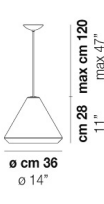

VOLUME Mc 0,22

PESO BRUTO Kg 8,5

PESO NETO Kg 5

download

ACABADO DEL DIFUSOR

BC/ST

ACABADO PARTES METÁLICAS

BC

WITHW SP 26 X

WITHW SP 36 G

WITHW SP 36 M

WITHW SP 36 P

WITHW SP 36 X

WITHW SP 46 G

WITHW SP 46 M

WITHW SP 46 P

WITHW SP 46 X

WITHW SP G

WITHW SP M

WITHW SP P

WITHW SP X