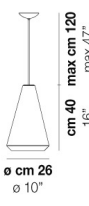

|            |         |
|------------|---------|
| VOLUME     | Mc 0,24 |
| PESO BRUTO | Kg 11   |
| PESO NETO  | Kg 6    |

download

WITHW SP 26 X

WITHW SP 36 G

WITHW SP 36 M

WITHW SP 36 P

WITHW SP 36 X

WITHW SP 46 G

WITHW SP 46 M

WITHW SP 46 P

WITHW SP 46 X

WITHW SP G

WITHW SP M

WITHW SP P

WITHW SP X