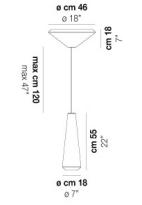

|            |         |
|------------|---------|
| VOLUME     | Mc 0,24 |
| PESO BRUTO | Kg 11   |
| PESO NETO  | Kg 6    |

download

WITHW SP 26 X

WITHW SP 36 G

WITHW SP 36 M

WITHW SP 36 P

WITHW SP 36 X

WITHW SP 46 G

WITHW SP 46 M

WITHW SP 46 P