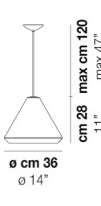

|            |         |
|------------|---------|
| VOLUME     | Mc 0,24 |
| PESO BRUTO | Kg 11   |
| PESO NETO  | Kg 6    |

download

WITHW SP 26 X

WITHW SP 36 G

WITHW SP 36 M

WITHW SP 36 P

WITHW SP 36 X

WITHW SP 46 G

WITHW SP 46 M

WITHW SP 46 P

WITHW SP 46 X

WITHW SP G

WITHW SP M

WITHW SP P

WITHW SP X