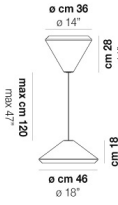

|            |         |
|------------|---------|
| VOLUME     | Mc 0,24 |
| PESO BRUTO | Kg 11   |
| PESO NETO  | Kg 6    |

download

WITHW SP 26 X

WITHW SP 36 G

WITHW SP 36 M

WITHW SP 36 P

WITHW SP 36 X

WITHW SP 46 G

WITHW SP 46 M

WITHW SP 46 P

WITHW SP 46 X

WITHW SP G

WITHW SP M

WITHW SP P

WITHW SP X