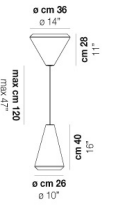

E27

LED 5W - (DRIVER INCLUDED) - 2700K - 600 LUMENS
 - DIMMABLE

| | |
|------------|--------|
| VOLUME | Mc 0,1 |
| PESO BRUTO | Kg 5 |
| PESO NETO | Kg 3 |

download

ACABADO DEL DIFUSOR

BC/ST

ACABADO PARTES METÁLICAS

WITHW SP 26 M

WITHW SP 26 P

WITHW SP 26 X

WITHW SP 36 G

WITHW SP 36 M

WITHW SP 36 P

WITHW SP 36 X

WITHW SP 46 G

WITHW SP 46 M

WITHW SP 46 P

WITHW SP 46 X

WITHW SP M

WITHW SP P

WITHW SP X