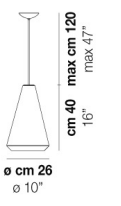

OTRAS VERSIONES DISPONIBLES

Haga clic en la versión para ir a la versión web del producto

WITHW SP M