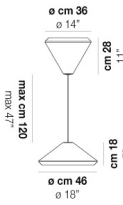

VOLUME Mc 0,2

PESO BRUTO Kg 12

PESO NETO Kg 8

download

ACABADO DEL DIFUSOR

BC/ST

ACABADO PARTES METÁLICAS

BC

WITHW SP 26 P

WITHW SP 26 X

WITHW SP 36 G

WITHW SP 36 M

WITHW SP 36 P

WITHW SP 36 X

WITHW SP 46 G

WITHW SP 46 M

WITHW SP 46 P

WITHW SP G

WITHW SP M

WITHW SP P

WITHW SP X