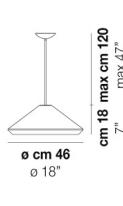

VOLUME Mc 0,2

PESO BRUTO Kg 12

PESO NETO Kg 8

download

ACABADO DEL DIFUSOR

BC/ST

ACABADO PARTES METÁLICAS

BC

WITHW SP 26 P

WITHW SP 26 X

WITHW SP 36 G

WITHW SP 36 M

WITHW SP 36 P

WITHW SP 36 X

WITHW SP 46 G

WITHW SP 46 M

WITHW SP 46 P

WITHW SP G

WITHW SP M

WITHW SP P

WITHW SP X