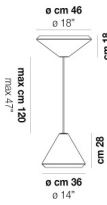

VOLUME Mc 0,2

PESO BRUTO Kg 12

PESO NETO Kg 8

download

ACABADO DEL DIFUSOR

BC/ST

ACABADO PARTES METÁLICAS

BC

WITHW SP 26 P

WITHW SP 26 X

WITHW SP 36 G

WITHW SP 36 M

WITHW SP 36 P

WITHW SP 36 X

WITHW SP 46 G

WITHW SP 46 M

WITHW SP 46 P

WITHW SP G

WITHW SP M

WITHW SP P

WITHW SP X