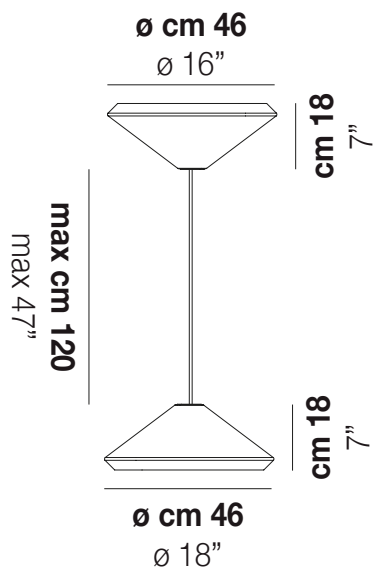

WITHWHITE SP 46 X

DATOS TÉCNICOS:

CERTIFICATIONS:

FUENTES DE LUZ

E27 3x77w 220-240V 50/60 Hz

E27

LED C 3x5w 220-240V 50/60 Hz

LED 5W - (DRIVER INCLUDED) - 2700K - 600 LUMENS - DIMMABLE

VOLUME Mc 0,2

PESO BRUTO Kg 12

PESO NETO Kg 8

download

ACABADO DEL DIFUSOR

BC/ST

ACABADO PARTES METÁLICAS

BC

WITHW SP 26 P

WITHW SP 26 X

WITHW SP 36 G

WITHW SP 36 M

WITHW SP 36 P

WITHW SP 36 X

WITHW SP 46 G

WITHW SP 46 M