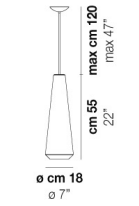

VOLUME Mc 0,2

PESO BRUTO Kg 12

PESO NETO Kg 8

download

ACABADO DEL DIFUSOR

BC/ST

ACABADO PARTES METÁLICAS

BC

WITHW SP 26 P

WITHW SP 26 X

WITHW SP 36 G

WITHW SP 36 M

WITHW SP 36 P

WITHW SP 36 X

WITHW SP 46 G

WITHW SP 46 M

WITHW SP 46 P

WITHW SP G

WITHW SP M

WITHW SP P

WITHW SP X