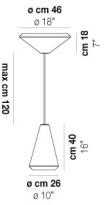

VOLUME Mc 0,2

PESO BRUTO Kg 12

PESO NETO Kg 8

download

ACABADO DEL DIFUSOR

BC/ST

ACABADO PARTES METÁLICAS

BC

WITHW SP 26 P

WITHW SP 26 X

WITHW SP 36 G

WITHW SP 36 M

WITHW SP 36 P

WITHW SP 36 X

WITHW SP 46 G

WITHW SP 46 M

WITHW SP 46 P

WITHW SP G

WITHW SP M

WITHW SP P

WITHW SP X