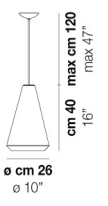

VOLUME Mc 0,2

PESO BRUTO Kg 12

PESO NETO Kg 8

download

ACABADO DEL DIFUSOR

BC/ST

ACABADO PARTES METÁLICAS

BC

WITHW SP 26 P

WITHW SP 26 X

WITHW SP 36 G

WITHW SP 36 M

WITHW SP 36 P

WITHW SP 36 X

WITHW SP 46 G

WITHW SP 46 M

WITHW SP 46 P

WITHW SP G

WITHW SP M

WITHW SP P

WITHW SP X