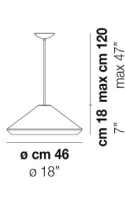

VOLUME Mc 0,29

PESO BRUTO Kg 0

PESO NETO Kg 0

download

ACABADO DEL DIFUSOR

BC/ST

ACABADO PARTES METÁLICAS

BC

WITHW SP 26 P

WITHW SP 26 X

WITHW SP 36 G

WITHW SP 36 M

WITHW SP 36 P

WITHW SP 36 X

WITHW SP 46 G

WITHW SP 46 M

WITHW SP 46 X

WITHW SP G

WITHW SP M

WITHW SP P

WITHW SP X