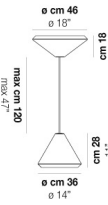

VOLUME Mc 0,29

PESO BRUTO Kg 0

PESO NETO Kg 0

download

ACABADO DEL DIFUSOR

BC/ST

ACABADO PARTES METÁLICAS

BC

WITHW SP 26 P

WITHW SP 26 X

WITHW SP 36 G

WITHW SP 36 M

WITHW SP 36 P

WITHW SP 36 X

WITHW SP 46 G

WITHW SP 46 M

WITHW SP 46 X

WITHW SP G

WITHW SP M

WITHW SP P

WITHW SP X