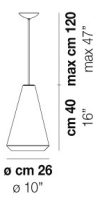

VOLUME Mc 0,29

PESO BRUTO Kg 0

PESO NETO Kg 0

download

ACABADO DEL DIFUSOR

BC/ST

ACABADO PARTES METÁLICAS

BC

WITHW SP 26 P

WITHW SP 26 X

WITHW SP 36 G

WITHW SP 36 M

WITHW SP 36 P

WITHW SP 36 X

WITHW SP 46 G

WITHW SP 46 M

WITHW SP 46 X

WITHW SP G

WITHW SP M

WITHW SP P

WITHW SP X