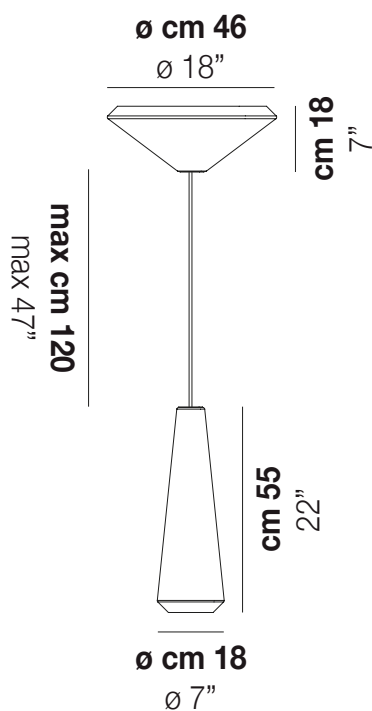

WITHWHITE SP 46 P

DATOS TÉCNICOS:

CERTIFICATIONS:

FUENTES DE LUZ

E27 3x77w 220-240V 50/60 Hz

E27

LED C 3x5w 220-240V 50/60 Hz

LED 5W - (DRIVER INCLUDED) - 2700K - 600 LUMENS - DIMMABLE

VOLUME Mc 0,29

PESO BRUTO Kg 0

PESO NETO Kg 0

download

ACABADO DEL DIFUSOR

BC/ST

ACABADO PARTES METÁLICAS

BC

WITHW SP 26 P

WITHW SP 26 X

WITHW SP 36 G

WITHW SP 36 M

WITHW SP 36 P

WITHW SP 36 X

WITHW SP 46 G

WITHW SP 46 M

WITHW SP 46 X

WITHW SP G

WITHW SP M

WITHW SP P

WITHW SP X