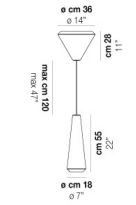

VOLUME Mc 0,29

PESO BRUTO Kg 0

PESO NETO Kg 0

download

ACABADO DEL DIFUSOR

BC/ST

ACABADO PARTES METÁLICAS

BC

WITHW SP 26 P

WITHW SP 26 X

WITHW SP 36 G

WITHW SP 36 M

WITHW SP 36 P

WITHW SP 36 X

WITHW SP 46 G

WITHW SP 46 M

WITHW SP 46 X

WITHW SP G

WITHW SP M

WITHW SP P

WITHW SP X