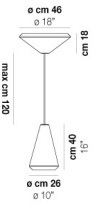

VOLUME Mc 0,29

PESO BRUTO Kg 0

PESO NETO Kg 0

download

ACABADO DEL DIFUSOR

BC/ST

ACABADO PARTES METÁLICAS

BC

WITHW SP 26 P

WITHW SP 26 X

WITHW SP 36 G

WITHW SP 36 M

WITHW SP 36 P

WITHW SP 36 X

WITHW SP 46 G

WITHW SP 46 M

WITHW SP 46 X

WITHW SP G

WITHW SP M

WITHW SP P

WITHW SP X