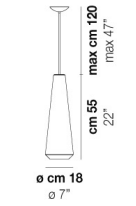

VOLUME Mc 0,29

PESO BRUTO Kg 0

PESO NETO Kg 0

download

ACABADO DEL DIFUSOR

BC/ST

ACABADO PARTES METÁLICAS

BC

WITHW SP 26 P

WITHW SP 26 X

WITHW SP 36 G

WITHW SP 36 M

WITHW SP 36 P

WITHW SP 36 X

WITHW SP 46 G

WITHW SP 46 M

WITHW SP 46 X

WITHW SP G

WITHW SP M

WITHW SP P

WITHW SP X