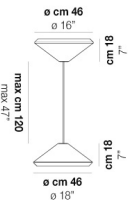

VOLUME Mc 0,29

PESO BRUTO Kg 0

PESO NETO Kg 0

download

ACABADO DEL DIFUSOR

BC/ST

ACABADO PARTES METÁLICAS

BC

WITHW SP 26 P

WITHW SP 26 X

WITHW SP 36 G

WITHW SP 36 M

WITHW SP 36 P

WITHW SP 36 X

WITHW SP 46 G

WITHW SP 46 M

WITHW SP 46 X

WITHW SP G

WITHW SP M

WITHW SP P

WITHW SP X