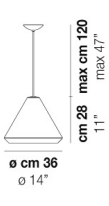

VOLUME Mc 0,29

PESO BRUTO Kg 0

PESO NETO Kg 0

download

ACABADO DEL DIFUSOR

BC/ST

ACABADO PARTES METÁLICAS

BC

WITHW SP 26 P

WITHW SP 26 X

WITHW SP 36 G

WITHW SP 36 M

WITHW SP 36 P

WITHW SP 36 X

WITHW SP 46 G

WITHW SP 46 M

WITHW SP 46 X

WITHW SP G

WITHW SP M

WITHW SP P

WITHW SP X