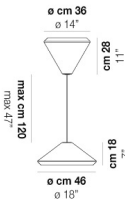

VOLUME Mc 0,29

PESO BRUTO Kg 0

PESO NETO Kg 0

download

ACABADO DEL DIFUSOR

BC/ST

ACABADO PARTES METÁLICAS

BC

WITHW SP 26 P

WITHW SP 26 X

WITHW SP 36 G

WITHW SP 36 M

WITHW SP 36 P

WITHW SP 36 X

WITHW SP 46 G

WITHW SP 46 M

WITHW SP 46 X

WITHW SP G

WITHW SP M

WITHW SP P

WITHW SP X