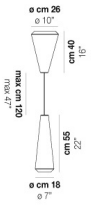

WITHWHITE SP 36 X

DATOS TÉCNICOS:

CERTIFICATIONS:

FUENTES DE LUZ

E27	2x77w	220-240V 50/60 Hz	E27
LED C 5.280 TM 2.700K	2x5w	220-240V 50/60 Hz	LED 5W - (DRIVER INCLUDED) - 2700K - 600 LUMENS - DIMMABLE

VOLUME	Mc 0,21
PESO BRUTO	Kg 11
PESO NETO	Kg 5,6

WITHW SP 18 M

WITHW SP 18 P

WITHW SP 18 X

WITHW SP 26 G

WITHW SP 26 M

WITHW SP 26 P

WITHW SP 26 X

WITHW SP 36 G

WITHW SP 36 M

WITHW SP 36 P

WITHW SP 46 G

WITHW SP 46 M

WITHW SP 46 P

WITHW SP 46 X

WITHW SP G

WITHW SP M