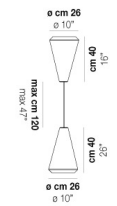

WITHWHITE SP 26 X

DATOS TÉCNICOS:

CERTIFICATIONS:

FUENTES DE LUZ

E27	2x77w	220-240V 50/60 Hz	E27
LED C 5.280 Tm 2.700K	2x5w	220-240V 50/60 Hz	LED 5W - (DRIVER INCLUDED) - 2700K - 600 LUMENS - DIMMABLE

VOLUME	Mc 0,2
PESO BRUTO	Kg 9,3
PESO NETO	Kg 6

WITHW SP 18 M

WITHW SP 18 P

WITHW SP 18 X

WITHW SP 26 G

WITHW SP 26 M

WITHW SP 26 P

WITHW SP 36 G

WITHW SP 36 M

WITHW SP 36 P

WITHW SP 36 X

WITHW SP 46 G

WITHW SP 46 M

WITHW SP 46 P

WITHW SP 46 X

WITHW SP G

WITHW SP M