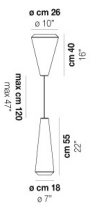

WITHWHITE SP 26 X

DATOS TÉCNICOS:

CERTIFICATIONS:

FUENTES DE LUZ

E27	2x77w	220-240V 50/60 Hz	E27
LED C 5.280 Tm 2.700K	2x5w	220-240V 50/60 Hz	LED 5W - (DRIVER INCLUDED) - 2700K - 600 LUMENS - DIMMABLE

VOLUME	Mc 0,2
PESO BRUTO	Kg 9,3
PESO NETO	Kg 6

WITHW SP 18 M

WITHW SP 18 P

WITHW SP 18 X

WITHW SP 26 G

WITHW SP 26 M

WITHW SP 26 P

WITHW SP 36 G

WITHW SP 36 M

WITHW SP 36 P

WITHW SP 36 X

WITHW SP 46 G

WITHW SP 46 M

WITHW SP 46 P

WITHW SP 46 X

WITHW SP G

WITHW SP M