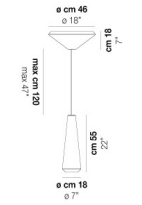

VOLUME Mc 0,2

PESO BRUTO Kg 8,5

PESO NETO Kg 4,8

download

ACABADO DEL DIFUSOR

BC/ST

ACABADO PARTES METÁLICAS

BC

WITHW SP 26 X

WITHW SP 36 G

WITHW SP 36 M

WITHW SP 36 P

WITHW SP 36 X

WITHW SP 46 G

WITHW SP 46 M

WITHW SP 46 P

WITHW SP 46 X

WITHW SP G

WITHW SP M

WITHW SP P

WITHW SP X