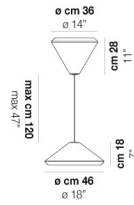

VOLUME Mc 0,2

PESO BRUTO Kg 8,5

PESO NETO Kg 4,8

download

ACABADO DEL DIFUSOR

BC/ST

ACABADO PARTES METÁLICAS

BC

WITHW SP 26 X

WITHW SP 36 G

WITHW SP 36 M

WITHW SP 36 P

WITHW SP 36 X

WITHW SP 46 G

WITHW SP 46 M

WITHW SP 46 P

WITHW SP 46 X

WITHW SP G

WITHW SP M

WITHW SP P

WITHW SP X