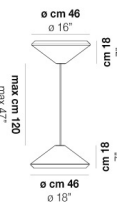

VOLUME Mc 0,2

PESO BRUTO Kg 8,5

PESO NETO Kg 4,8

download

ACABADO DEL DIFUSOR

BC/ST

ACABADO PARTES METÁLICAS

BC

WITHW SP 26 X

WITHW SP 36 G

WITHW SP 36 M

WITHW SP 36 P

WITHW SP 36 X

WITHW SP 46 G

WITHW SP 46 M

WITHW SP 46 P

WITHW SP 46 X

WITHW SP G

WITHW SP M

WITHW SP P

WITHW SP X