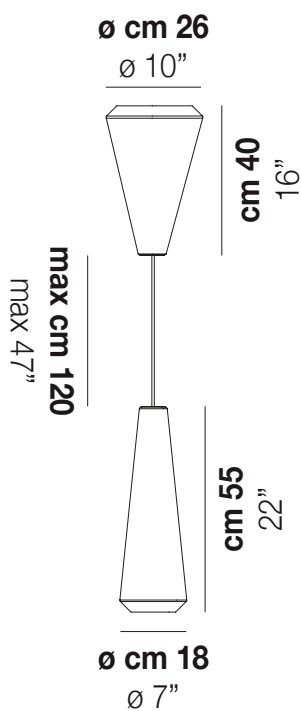

WITHWHITE SP 26 P

DATOS TÉCNICOS:

CERTIFICATIONS:

FUENTES DE LUZ

E27  2x77w 220-240V 50/60 Hz

E27

 LED C 2x5w 220-240V 50/60 Hz

LED 5W - (DRIVER INCLUDED) - 2700K - 600 LUMENS - DIMMABLE

VOLUME Mc 0,2

PESO BRUTO Kg 8,5

PESO NETO Kg 4,8

download

ACABADO DEL DIFUSOR

BC/ST

ACABADO PARTES METÁLICAS

BC

WITHW SP 26 X

WITHW SP 36 G

WITHW SP 36 M

WITHW SP 36 P

WITHW SP 36 X

WITHW SP 46 G

WITHW SP 46 M

WITHW SP 46 P

WITHW SP 46 X

WITHW SP G

WITHW SP M

WITHW SP P

WITHW SP X