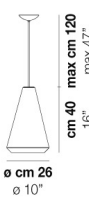

VOLUME Mc 0,2

PESO BRUTO Kg 8,5

PESO NETO Kg 4,8

download

ACABADO DEL DIFUSOR

BC/ST

ACABADO PARTES METÁLICAS

BC

WITHW SP 26 X

WITHW SP 36 G

WITHW SP 36 M

WITHW SP 36 P

WITHW SP 36 X

WITHW SP 46 G

WITHW SP 46 M

WITHW SP 46 P

WITHW SP 46 X

WITHW SP G

WITHW SP M

WITHW SP P

WITHW SP X