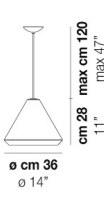

VOLUME Mc 0,2

PESO BRUTO Kg 8,5

PESO NETO Kg 4,8

download

ACABADO DEL DIFUSOR

BC/ST

ACABADO PARTES METÁLICAS

BC

WITHW SP 26 X

WITHW SP 36 G

WITHW SP 36 M

WITHW SP 36 P

WITHW SP 36 X

WITHW SP 46 G

WITHW SP 46 M

WITHW SP 46 P

WITHW SP 46 X

WITHW SP G

WITHW SP M

WITHW SP P

WITHW SP X