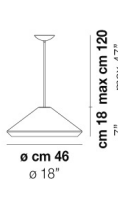

VOLUME Mc 0,2

PESO BRUTO Kg 8,5

PESO NETO Kg 4,8

download

ACABADO DEL DIFUSOR

BC/ST

ACABADO PARTES METÁLICAS

BC

WITHW SP 26 X

WITHW SP 36 G

WITHW SP 36 M

WITHW SP 36 P

WITHW SP 36 X

WITHW SP 46 G

WITHW SP 46 M

WITHW SP 46 P

WITHW SP 46 X

WITHW SP G

WITHW SP M

WITHW SP P

WITHW SP X