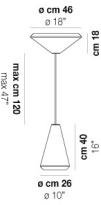

VOLUME Mc 0,2

PESO BRUTO Kg 8,5

PESO NETO Kg 4,8

download

ACABADO DEL DIFUSOR

BC/ST

ACABADO PARTES METÁLICAS

BC

WITHW SP 26 X

WITHW SP 36 G

WITHW SP 36 M

WITHW SP 36 P

WITHW SP 36 X

WITHW SP 46 G

WITHW SP 46 M

WITHW SP 46 P

WITHW SP 46 X

WITHW SP G

WITHW SP M

WITHW SP P

WITHW SP X