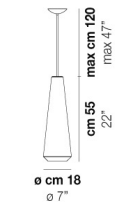

VOLUME Mc 0,2

PESO BRUTO Kg 8,5

PESO NETO Kg 4,8

download

ACABADO DEL DIFUSOR

BC/ST

ACABADO PARTES METÁLICAS

BC

WITHW SP 26 X

WITHW SP 36 G

WITHW SP 36 M

WITHW SP 36 P

WITHW SP 36 X

WITHW SP 46 G

WITHW SP 46 M

WITHW SP 46 P

WITHW SP 46 X

WITHW SP G

WITHW SP M

WITHW SP P

WITHW SP X