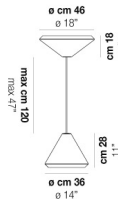

VOLUME Mc 0,2

PESO BRUTO Kg 8,5

PESO NETO Kg 4,8

download

ACABADO DEL DIFUSOR

BC/ST

ACABADO PARTES METÁLICAS

BC

WITHW SP 26 X

WITHW SP 36 G

WITHW SP 36 M

WITHW SP 36 P

WITHW SP 36 X

WITHW SP 46 G

WITHW SP 46 M

WITHW SP 46 P

WITHW SP 46 X

WITHW SP G

WITHW SP M

WITHW SP P

WITHW SP X