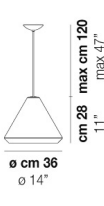

VOLUME Mc 0,22

PESO BRUTO Kg 8,2

PESO NETO Kg 5

download

ACABADO DEL DIFUSOR

BC/ST

ACABADO PARTES METÁLICAS

BC

WITHW SP 26 X

WITHW SP 36 G

WITHW SP 36 M

WITHW SP 36 P

WITHW SP 36 X

WITHW SP 46 G

WITHW SP 46 M

WITHW SP 46 P

WITHW SP 46 X

WITHW SP G

WITHW SP M

WITHW SP P

WITHW SP X