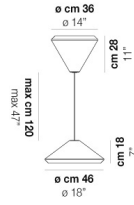

VOLUME Mc 0,22

PESO BRUTO Kg 8,2

PESO NETO Kg 5

download

ACABADO DEL DIFUSOR

BC/ST

ACABADO PARTES METÁLICAS

BC

WITHW SP 26 X

WITHW SP 36 G

WITHW SP 36 M

WITHW SP 36 P

WITHW SP 36 X

WITHW SP 46 G

WITHW SP 46 M

WITHW SP 46 P

WITHW SP 46 X

WITHW SP G

WITHW SP M

WITHW SP P

WITHW SP X