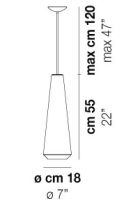

VOLUME Mc 0,22

PESO BRUTO Kg 8,2

PESO NETO Kg 5

download

ACABADO DEL DIFUSOR

BC/ST

ACABADO PARTES METÁLICAS

BC

WITHW SP 26 X

WITHW SP 36 G

WITHW SP 36 M

WITHW SP 36 P

WITHW SP 36 X

WITHW SP 46 G

WITHW SP 46 M

WITHW SP 46 P

WITHW SP 46 X

WITHW SP G

WITHW SP M

WITHW SP P

WITHW SP X