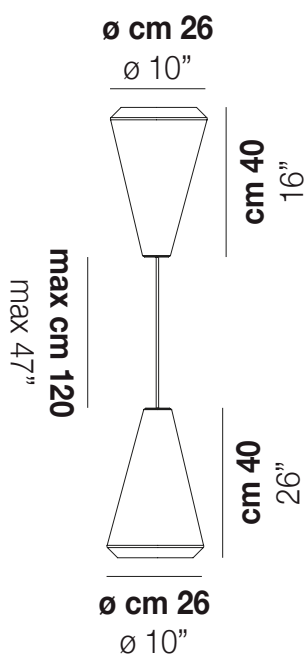

WITHWHITE SP 26 M

DATOS TÉCNICOS:

CERTIFICATIONS:

FUENTES DE LUZ

E27  2x77w 220-240V
 50/60 Hz

E27

 2x5w 220-240V
 50/60 Hz

LED 5W - (DRIVER INCLUDED) - 2700K - 600 LUMENS
 - DIMMABLE

VOLUME Mc 0,22

PESO BRUTO Kg 8,2

PESO NETO Kg 5

download

ACABADO DEL DIFUSOR

BC/ST

ACABADO PARTES METÁLICAS

BC

WITHW SP 26 X

WITHW SP 36 G

WITHW SP 36 M

WITHW SP 36 P

WITHW SP 36 X

WITHW SP 46 G

WITHW SP 46 M

WITHW SP 46 P

WITHW SP 46 X

WITHW SP G

WITHW SP M

WITHW SP P

WITHW SP X