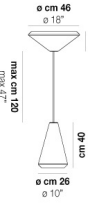

VOLUME Mc 0,22

PESO BRUTO Kg 8,2

PESO NETO Kg 5

download

ACABADO DEL DIFUSOR

BC/ST

ACABADO PARTES METÁLICAS

BC

WITHW SP 26 X

WITHW SP 36 G

WITHW SP 36 M

WITHW SP 36 P

WITHW SP 36 X

WITHW SP 46 G

WITHW SP 46 M

WITHW SP 46 P

WITHW SP 46 X

WITHW SP G

WITHW SP M

WITHW SP P

WITHW SP X