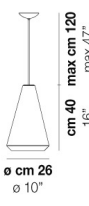

VOLUME Mc 0,22

PESO BRUTO Kg 8,2

PESO NETO Kg 5

download

ACABADO DEL DIFUSOR

BC/ST

ACABADO PARTES METÁLICAS

BC

WITHW SP 26 X

WITHW SP 36 G

WITHW SP 36 M

WITHW SP 36 P

WITHW SP 36 X

WITHW SP 46 G

WITHW SP 46 M

WITHW SP 46 P

WITHW SP 46 X

WITHW SP G

WITHW SP M

WITHW SP P

WITHW SP X