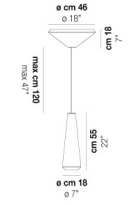

VOLUME Mc 0,22

PESO BRUTO Kg 8,2

PESO NETO Kg 5

download

ACABADO DEL DIFUSOR

BC/ST

ACABADO PARTES METÁLICAS

BC

WITHW SP 26 X

WITHW SP 36 G

WITHW SP 36 M

WITHW SP 36 P

WITHW SP 36 X

WITHW SP 46 G

WITHW SP 46 M

WITHW SP 46 P

WITHW SP 46 X

WITHW SP G

WITHW SP M

WITHW SP P

WITHW SP X