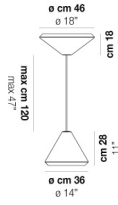

VOLUME Mc 0,22

PESO BRUTO Kg 8,2

PESO NETO Kg 5

download

ACABADO DEL DIFUSOR

BC/ST

ACABADO PARTES METÁLICAS

BC

WITHW SP 26 X

WITHW SP 36 G

WITHW SP 36 M

WITHW SP 36 P

WITHW SP 36 X

WITHW SP 46 G

WITHW SP 46 M

WITHW SP 46 P

WITHW SP 46 X

WITHW SP G

WITHW SP M

WITHW SP P

WITHW SP X