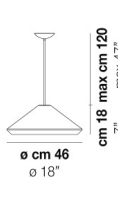

VOLUME Mc 0,22

PESO BRUTO Kg 8,2

PESO NETO Kg 5

download

ACABADO DEL DIFUSOR

BC/ST

ACABADO PARTES METÁLICAS

BC

WITHW SP 26 X

WITHW SP 36 G

WITHW SP 36 M

WITHW SP 36 P

WITHW SP 36 X

WITHW SP 46 G

WITHW SP 46 M

WITHW SP 46 P

WITHW SP 46 X

WITHW SP G

WITHW SP M

WITHW SP P

WITHW SP X