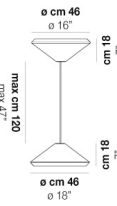

VOLUME Mc 0,22

PESO BRUTO Kg 8,2

PESO NETO Kg 5

download

ACABADO DEL DIFUSOR

BC/ST

ACABADO PARTES METÁLICAS

BC

WITHW SP 26 X

WITHW SP 36 G

WITHW SP 36 M

WITHW SP 36 P

WITHW SP 36 X

WITHW SP 46 G

WITHW SP 46 M

WITHW SP 46 P

WITHW SP 46 X

WITHW SP G

WITHW SP M

WITHW SP P

WITHW SP X