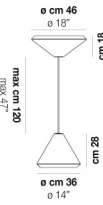

VOLUME Mc 0,22

PESO BRUTO Kg 8,5

PESO NETO Kg 5

download

ACABADO DEL DIFUSOR

BC/ST

ACABADO PARTES METÁLICAS

BC

WITHW SP 26 X

WITHW SP 36 G

WITHW SP 36 M

WITHW SP 36 P

WITHW SP 36 X

WITHW SP 46 G

WITHW SP 46 M

WITHW SP 46 P

WITHW SP 46 X

WITHW SP G

WITHW SP M

WITHW SP P

WITHW SP X