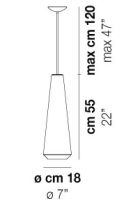

VOLUME Mc 0,22

PESO BRUTO Kg 8,5

PESO NETO Kg 5

download

ACABADO DEL DIFUSOR

BC/ST

ACABADO PARTES METÁLICAS

BC

WITHW SP 26 X

WITHW SP 36 G

WITHW SP 36 M

WITHW SP 36 P

WITHW SP 36 X

WITHW SP 46 G

WITHW SP 46 M

WITHW SP 46 P

WITHW SP 46 X

WITHW SP G

WITHW SP M

WITHW SP P

WITHW SP X