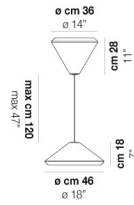

VOLUME Mc 0,22

PESO BRUTO Kg 8,5

PESO NETO Kg 5

download

ACABADO DEL DIFUSOR

BC/ST

ACABADO PARTES METÁLICAS

BC

WITHW SP 26 X

WITHW SP 36 G

WITHW SP 36 M

WITHW SP 36 P

WITHW SP 36 X

WITHW SP 46 G

WITHW SP 46 M

WITHW SP 46 P

WITHW SP 46 X

WITHW SP G

WITHW SP M

WITHW SP P

WITHW SP X