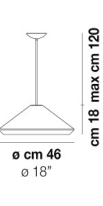

VOLUME Mc 0,22

PESO BRUTO Kg 8,5

PESO NETO Kg 5

download

ACABADO DEL DIFUSOR

BC/ST

ACABADO PARTES METÁLICAS

BC

WITHW SP 26 X

WITHW SP 36 G

WITHW SP 36 M

WITHW SP 36 P

WITHW SP 36 X

WITHW SP 46 G

WITHW SP 46 M

WITHW SP 46 P

WITHW SP 46 X

WITHW SP G

WITHW SP M

WITHW SP P

WITHW SP X