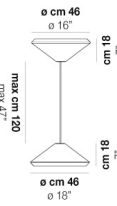

VOLUME Mc 0,22

PESO BRUTO Kg 8,5

PESO NETO Kg 5

download

ACABADO DEL DIFUSOR

BC/ST

ACABADO PARTES METÁLICAS

BC

WITHW SP 26 X

WITHW SP 36 G

WITHW SP 36 M

WITHW SP 36 P

WITHW SP 36 X

WITHW SP 46 G

WITHW SP 46 M

WITHW SP 46 P

WITHW SP 46 X

WITHW SP G

WITHW SP M

WITHW SP P

WITHW SP X