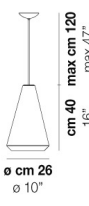

VOLUME Mc 0,22

PESO BRUTO Kg 8,5

PESO NETO Kg 5

download

ACABADO DEL DIFUSOR

BC/ST

ACABADO PARTES METÁLICAS

BC

WITHW SP 26 X

WITHW SP 36 G

WITHW SP 36 M

WITHW SP 36 P

WITHW SP 36 X

WITHW SP 46 G

WITHW SP 46 M

WITHW SP 46 P

WITHW SP 46 X

WITHW SP G

WITHW SP M

WITHW SP P

WITHW SP X