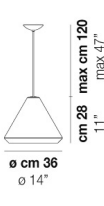

VOLUME Mc 0,22

PESO BRUTO Kg 8,5

PESO NETO Kg 5

download

ACABADO DEL DIFUSOR

BC/ST

ACABADO PARTES METÁLICAS

BC

WITHW SP 26 X

WITHW SP 36 G

WITHW SP 36 M

WITHW SP 36 P

WITHW SP 36 X

WITHW SP 46 G

WITHW SP 46 M

WITHW SP 46 P

WITHW SP 46 X

WITHW SP G

WITHW SP M

WITHW SP P

WITHW SP X