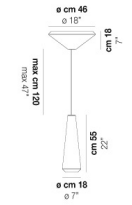

VOLUME Mc 0,22

PESO BRUTO Kg 8,5

PESO NETO Kg 5

download

ACABADO DEL DIFUSOR

BC/ST

ACABADO PARTES METÁLICAS

BC

WITHW SP 26 X

WITHW SP 36 G

WITHW SP 36 M

WITHW SP 36 P

WITHW SP 36 X

WITHW SP 46 G

WITHW SP 46 M

WITHW SP 46 P

WITHW SP 46 X

WITHW SP G

WITHW SP M

WITHW SP P

WITHW SP X