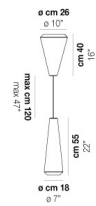

WITHWHITE SP 18 G

DATOS TÉCNICOS:

CERTIFICATIONS:

FUENTES DE LUZ

E27	2x77w	220-240V 50/60 Hz	E27
LED C 5.280 TM 2.700K	2x5w	220-240V 50/60 Hz	LED 5W - (DRIVER INCLUDED) - 2700K - 600 LUMENS - DIMMABLE

VOLUME	Mc 0,28
PESO BRUTO	Kg 11
PESO NETO	Kg 5,6

WITHW SP 18 P

WITHW SP 18 X

WITHW SP 26 G

WITHW SP 26 M

WITHW SP 26 P

WITHW SP 26 X

WITHW SP 36 G

WITHW SP 36 M

WITHW SP 36 P

WITHW SP 36 X

WITHW SP 46 G

WITHW SP 46 M

WITHW SP 46 P

WITHW SP 46 X

WITHW SP G

WITHW SP M