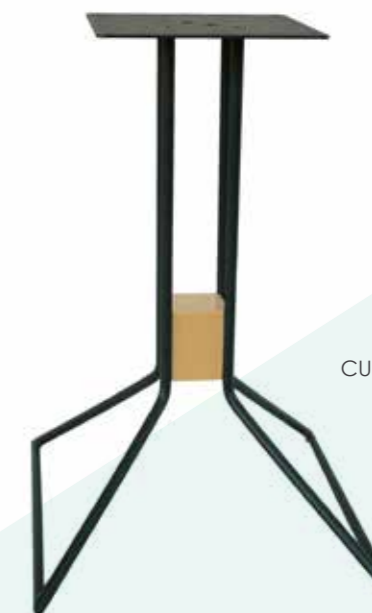

CUBE

MADE IN ITALY

STRUTTURE PER PIANI

SAX
Struttura in acciaio e verniciatura poliesteri
Per piani fino a 70x70 cm.
Colonna ø6 cm.

Misure: ø44xh73 cm.
Peso: 8,2 kg.

SAX H105
Struttura in acciaio e verniciatura poliesteri
Per piani fino a 60x60 cm.
Colonna ø6 cm
Misure: ø44xh103
Peso: 8,7 kg.

COLORAZIONI

■ Antracite ■ Bianco

CUBE
Struttura in acciaio pre-zincato e verniciatura poliesteri
Per piani fino a 80x80 cm.

Misure: 50x50xH73 cm.
Peso: 6,5 kg.

TABLE BASE

SAX
Steel frame and polyester coating
For tops up to 27½ x 27½ in.
Column ø6 cm.

Size: ø17¼ x h28¾ in.
Weight: 18 lbs

SAX H105
Steel frame and polyester coating.
For tops up to 23½x23½ in.
Column ø6 cm.
Size: ø17¼ x h40½ in.
Weight: 19 lbs

FINISH

■ Anthracite ■ White

CUBE
Pre-galvanized steel frame and polyester coating
For tops up to 31½x31½ in.

Size: 19¾ x 19¾ x h28¾ in.
Weight: 14,3 lbs