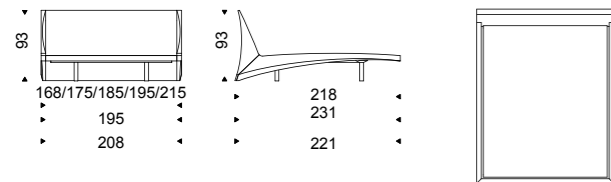

DYLAN

Design Andrea Lucatello

Letto imbottito rivestito in tessuto, pelle o ecopelle come da campionario. Piedi in acciaio cromato. Rete inclusa.

Upholstered bed covered in fabric, synthetic leather or soft leather as per sample card. Chromed steel feet. Slats included.

Lit rembourré et revêtu en tissu, simili cuir ou cuir mince selon échantillons. Pieds en acier chromé. Sommier comprise.

Cama embutida revestida en tejido, ecopiel o piel según muestrario. Patas en acero cromado. Somier incluido.

Gepolstertes Bett mit Gewebe, Kunstlederbezug oder Softlederbezug laut Musterkarte. Beine aus verchromtem Stahl. Lattenrost inklusive.