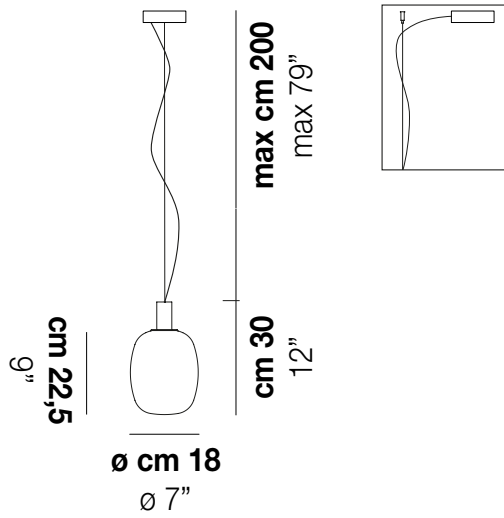

RIFLESSO

Design Chiaramonte & Marin

RIFLESSO SP P

RIFLESSO SP P

DATOS TÉCNICOS:

LED 2700K DIM2	1x12W	220-240 V 50/60 Hz
LED 2700K DIM3	1x12W	220-240 V 50/60 Hz
LED 3000K DIM2	1x12W	220-240 V 50/60 Hz
LED 3000K DIM3	1x12W	220-240 V 50/60 Hz

CERTIFICATIONS:

Led 2700 K 12 W 35 V 1500 lm DIM2 Phase Cut
Led 2700 K 12 W 35 V 1500 lm DIM3 0-10V, Push
Led 3000 K 12 W 35 V 1600 lm DIM2 Phase Cut
Led 3000 K 12 W 35 V 1600 lm DIM3 0-10V, Push

VOLUME	Mc 0,05
PESO BRUTO	Kg 3,8
PESO NETO	Kg 2,5