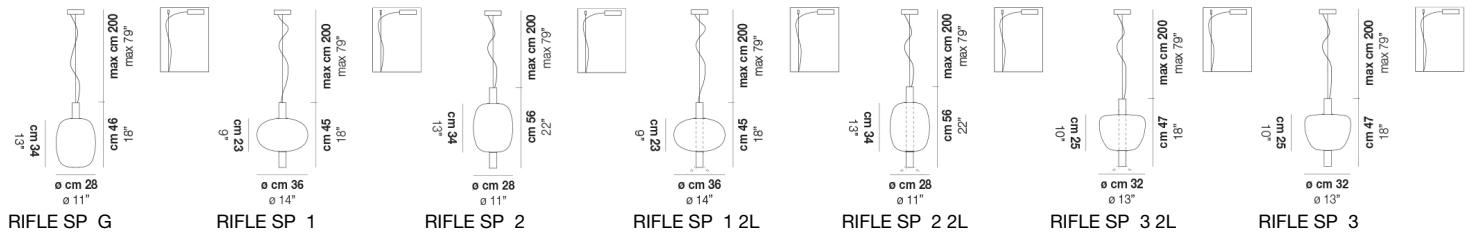

OTRAS VERSIONES DISPONIBLES

Haga clic en la versión para ir a la versión web del producto

RIFLE SP G

RIFLE SP 1

RIFLE SP 2

RIFLE SP 1 2L

RIFLE SP 2 2L

RIFLE SP 3 2L

RIFLE SP 3