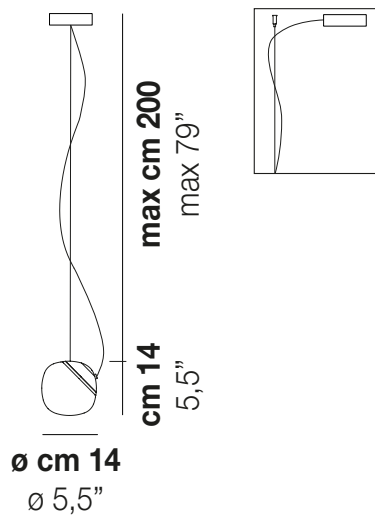

PURE SP

DATOS TÉCNICOS:

LED 2700K DIM2	1x12W	220-240 V 50/60 Hz
LED 2700K DIM3	1x12W	220-240 V 50/60 Hz
LED 3000K DIM2	1x12W	220-240 V 50/60 Hz
LED 3000K DIM3	1x12W	220-240 V 50/60 Hz

CERTIFICATIONS:

Led 2700 K 12 W 35 V 1500 lm DIM2 Phase Cut

Led 2700 K 12 W 35 V 1500 lm DIM3 0-10V, Push

Led 3000 K 12 W 35 V 1600 lm DIM2 Phase Cut

Led 3000 K 12 W 35 V 1600 lm DIM3 0-10V, Push

VOLUME	Mc 0,04
PESO BRUTO	Kg 3,7
PESO NETO	Kg 2,7

download

ACABADO DEL DIFUSOR

BCSF

CRTR

ACABADO PARTES METÁLICAS

ANT

BR2