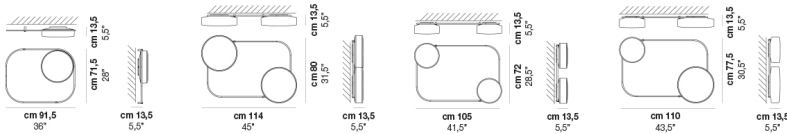

OTRAS VERSIONES DISPONIBLES

Haga clic en la versión para ir a la versión web del producto

TIER TIERPP M

TIER TIERPP 2M

TIER TIERPP 2P

TIER TIERPP MP