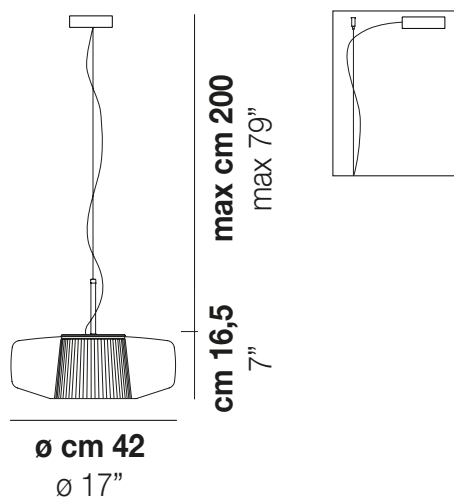

PLISSE'

Design Chiaramonte & Marin

PLISSE' SP G

PLISSE' SP G

DATOS TÉCNICOS:

LED 2700K DIM2 1x12W 220-240 V 50/60 Hz

LED 2700K DIM3 1x12W 220-240 V 50/60 Hz

LED 3000K DIM2 1x12W 220-240 V 50/60 Hz

LED 3000K DIM3 1x12W 220-240 V 50/60 Hz

CERTIFICATIONS:

Led 2700 K 12 W 35 V 1500 lm DIM2 Phase Cut

Led 2700 K 12 W 35 V 1500 lm DIM3 0-10V, Push

Led 3000 K 12 W 35 V 1600 lm DIM2 Phase Cut

Led 3000 K 12 W 35 V 1600 lm DIM3 0-10V, Push

VOLUME Mc 0,14
PESO BRUTO Kg 8,5
PESO NETO Kg 5

download

ACABADO DEL DIFUSOR

ADPS

CRPS

FUPS

TBPS

VAPS