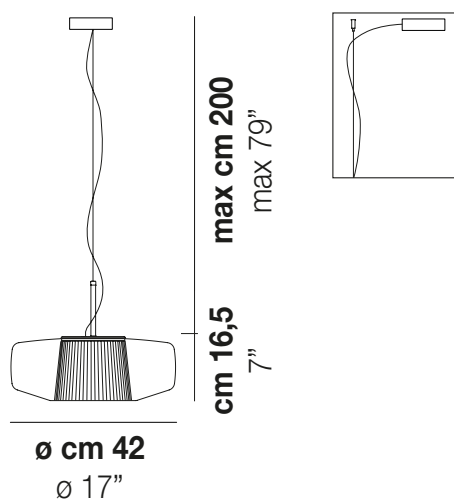

PLISSE' SP G

DATOS TÉCNICOS:

LED 2700K DIM2	1x12W	220-240 V 50/60 Hz
LED 2700K DIM3	1x12W	220-240 V 50/60 Hz
LED 3000K DIM2	1x12W	220-240 V 50/60 Hz
LED 3000K DIM3	1x12W	220-240 V 50/60 Hz

CERTIFICATIONS:

Led 2700 K 12 W 35 V 1500 lm DIM2 Phase Cut
Led 2700 K 12 W 35 V 1500 lm DIM3 0-10V, Push
Led 3000 K 12 W 35 V 1600 lm DIM2 Phase Cut
Led 3000 K 12 W 35 V 1600 lm DIM3 0-10V, Push

VOLUME	Mc 0,14
PESO BRUTO	Kg 8,5
PESO NETO	Kg 5

download