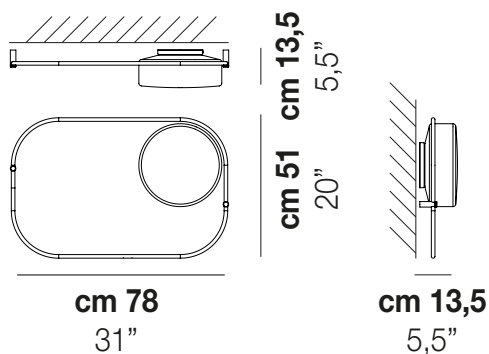

TIER

Design Debonademeo

TIER PL P

TIER PL P

DATOS TÉCNICOS:

LED 2700K DIM2	1x12W	220-240 V 50/60 Hz
LED 2700K DIM3	1x12W	220-240 V 50/60 Hz
LED 3000K DIM2	1x12W	220-240 V 50/60 Hz
LED 3000K DIM3	1x12W	220-240 V 50/60 Hz

CERTIFICATIONS:

Led 2700 K 12 W 24 V 1700 lm DIM2 Phase Cut
Led 2700 K 12 W 24 V 1700 lm DIM3 0-10V, Push
Led 3000 K 12W 24 V 1700 lm DIM2 Phase Cut
Led 3000 K 12 W 24 V 1700 lm DIM3 0-10V, Push

VOLUME	Mc 0,1
PESO BRUTO	Kg 5,8
PESO NETO	Kg 3,5