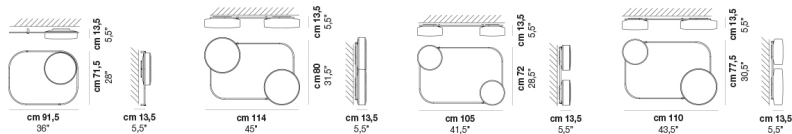

OTRAS VERSIONES DISPONIBLES

Haga clic en la versión para ir a la versión web del producto

TIER TIERPP M

TIER TIERPP 2M

TIER TIERPP 2P

TIER TIERPP MP