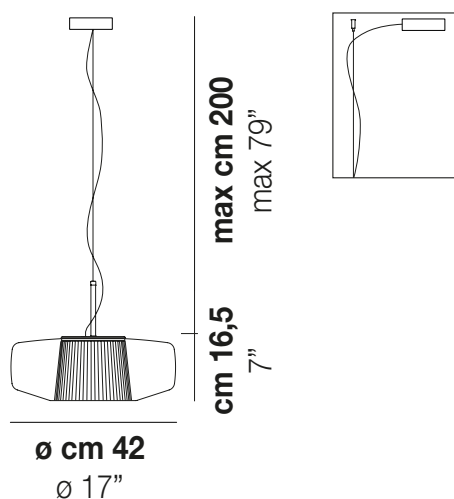

PLISSE'

Design Chiaramonte & Marin

PLISSE' SP G

PLISSE' SP G

DATOS TÉCNICOS:

LED 2700K DIM2 1x12W 220-240 V 50/60 Hz

LED 2700K DIM3 1x12W 220-240 V 50/60 Hz

LED 3000K DIM2 1x12W 220-240 V 50/60 Hz

LED 3000K DIM3 1x12W 220-240 V 50/60 Hz

CERTIFICATIONS:

Led 2700 K 12 W 35 V 1500 lm DIM2 Phase Cut

Led 2700 K 12 W 35 V 1500 lm DIM3 0-10V, Push

Led 3000 K 12 W 35 V 1600 lm DIM2 Phase Cut

Led 3000 K 12 W 35 V 1600 lm DIM3 0-10V, Push

VOLUME Mc 0,14
PESO BRUTO Kg 8,5
PESO NETO Kg 5

download

ACABADO DEL DIFUSOR

ADPS

CRPS

FUPS

TBPS

VAPS