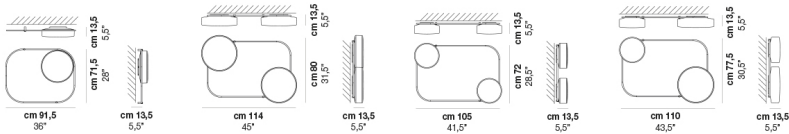

OTRAS VERSIONES DISPONIBLES

Haga clic en la versión para ir a la versión web del producto

TIER TIERPP M

TIER TIERPP 2M

TIER TIERPP 2P

TIER TIERPP MP