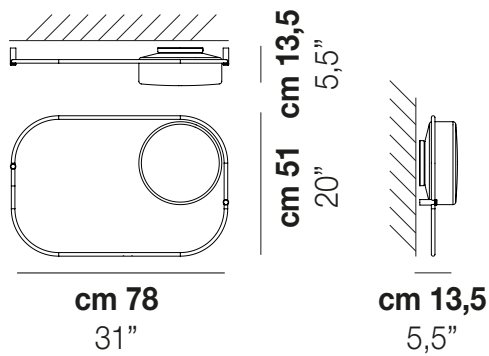

TIER

Design Debonademeo

TIER PL P

TIER PL P

DATOS TÉCNICOS:

LED 2700K DIM2	1x12W	220-240 V 50/60 Hz
LED 2700K DIM3	1x12W	220-240 V 50/60 Hz
LED 3000K DIM2	1x12W	220-240 V 50/60 Hz
LED 3000K DIM3	1x12W	220-240 V 50/60 Hz

CERTIFICATIONS:

Led 2700 K 12 W 24 V 1700 lm DIM2 Phase Cut
Led 2700 K 12 W 24 V 1700 lm DIM3 0-10V, Push
Led 3000 K 12W 24 V 1700 lm DIM2 Phase Cut
Led 3000 K 12 W 24 V 1700 lm DIM3 0-10V, Push

VOLUME	Mc 0,1
PESO BRUTO	Kg 5,8
PESO NETO	Kg 3,5