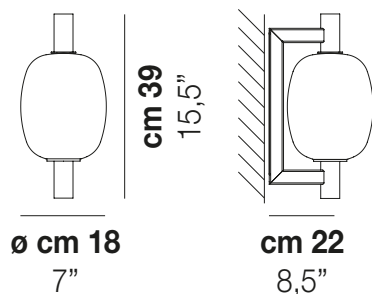

RIFLESSO AP P

DATOS TÉCNICOS:

LED 2700K DIM2	1x12W	220-240 V 50/60 Hz
LED 2700K DIM3	1x12W	220-240 V 50/60 Hz
LED 3000K DIM2	1x12W	220-240 V 50/60 Hz
LED 3000K DIM3	1x12W	220-240 V 50/60 Hz

CERTIFICATIONS:

Led 2700 K 12 W 35 V 1500 lm DIM2 Phase Cut

Led 2700 K 12 W 35 V 1500 lm DIM3 0-10V, Push

Led 3000 K 12 W 35 V 1600 lm DIM2 Phase Cut

Led 3000 K 12 W 35 V 1600 lm DIM3 0-10V, Push

VOLUME	Mc 0,08
PESO BRUTO	Kg 3,5
PESO NETO	Kg 2,2

download

ACABADO DEL DIFUSOR

ACABADO PARTES METÁLICAS