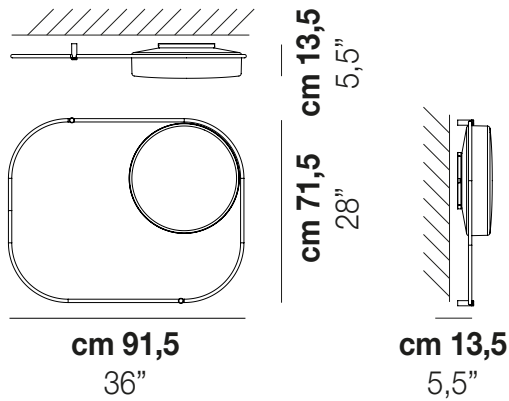

TIER

Design Debonademeo

TIER PL M

TIER PL M

DATOS TÉCNICOS:

LED 2700K DIM2	1x19W	220-240 V 50/60 Hz
LED 2700K DIM3	1x19W	220-240 V 50/60 Hz
LED 3000K DIM2	1x19W	220-240 V 50/60 Hz
LED 3000K DIM3	1x19W	220-240 V 50/60 Hz

CERTIFICATIONS:

Led 2700 K 19 W 39 V 2850 lm DIM2 Phase Cut
Led 2700 K 19 W 39 V 2850 lm DIM3 0-10V, Push
Led 3000 K 19 W 39 V 2850 lm DIM2 Phase Cut
Led 3000 K 19 W 39 V 2850 lm DIM3 0-10V, Push

VOLUME	Mc 0,15
PESO BRUTO	Kg 8
PESO NETO	Kg 5,8