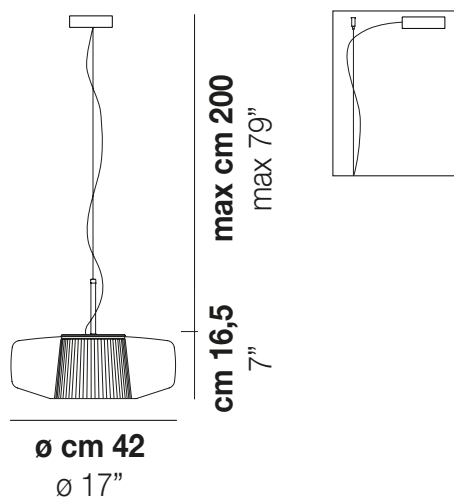

PLISSE' SP G

DATOS TÉCNICOS:

LED 2700K DIM2	1x12W	220-240 V 50/60 Hz
LED 2700K DIM3	1x12W	220-240 V 50/60 Hz
LED 3000K DIM2	1x12W	220-240 V 50/60 Hz
LED 3000K DIM3	1x12W	220-240 V 50/60 Hz

CERTIFICATIONS:

Led 2700 K 12 W 35 V 1500 lm DIM2 Phase Cut
Led 2700 K 12 W 35 V 1500 lm DIM3 0-10V, Push
Led 3000 K 12 W 35 V 1600 lm DIM2 Phase Cut
Led 3000 K 12 W 35 V 1600 lm DIM3 0-10V, Push

VOLUME	Mc 0,14
PESO BRUTO	Kg 8,5
PESO NETO	Kg 5

download