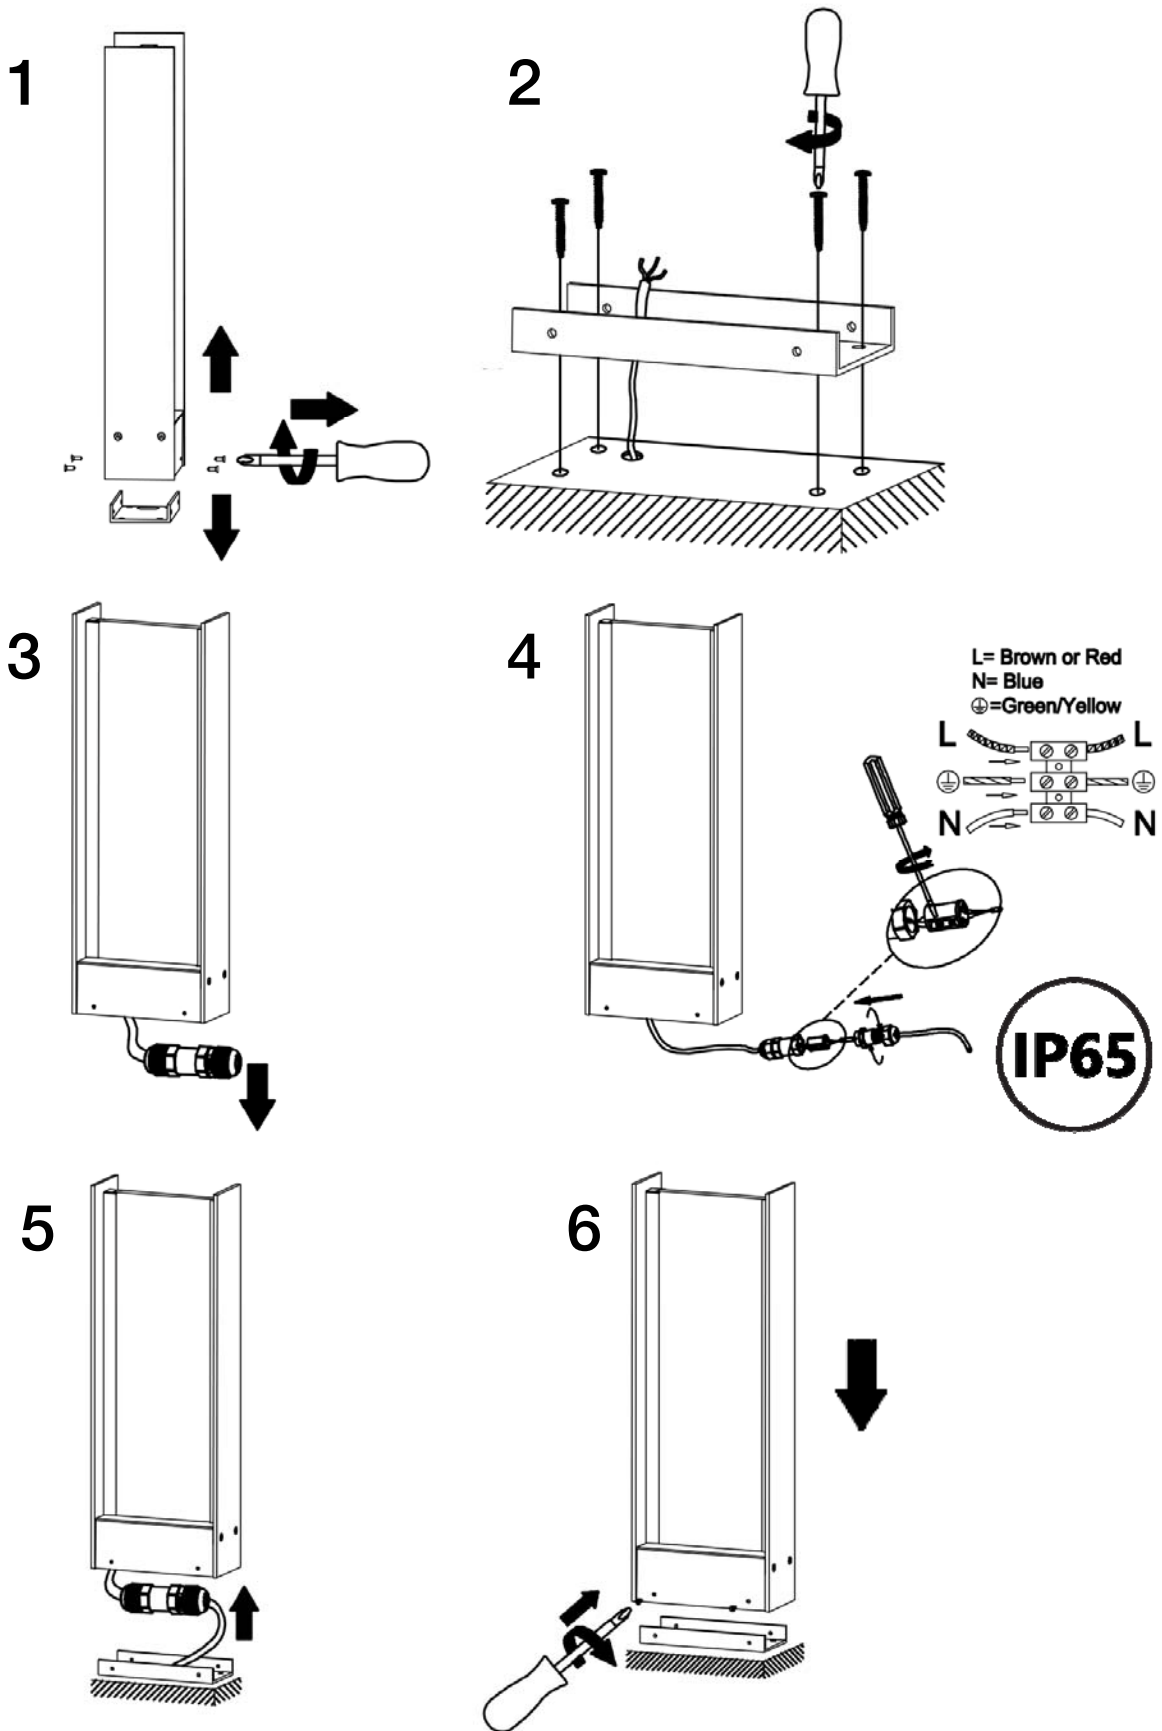

Para ver la ficha técnica de producto completa, puede usar el siguiente código QR:

You may use the following QR code to view the complete technical data sheet of the product:

If you have any technical questions, please do not hesitate to contact our technical Department.  
 We are at your disposal in our email: [irodriguez@schuller.es](mailto:irodriguez@schuller.es)