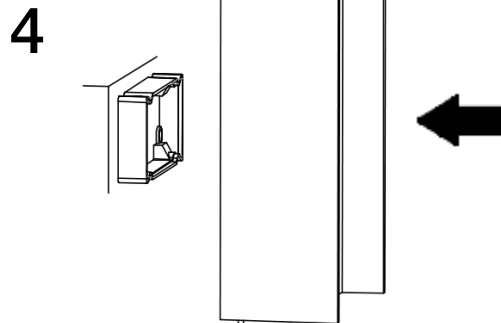

IP65

Para ver la ficha técnica de producto completa, puede usar el siguiente código QR:

You may use the following QR code to view the complete technical data sheet of the product:

If you have any technical questions, please do not hesitate to contact our technical Department.
We are at your disposal in our email: irodriguez@schuller.es