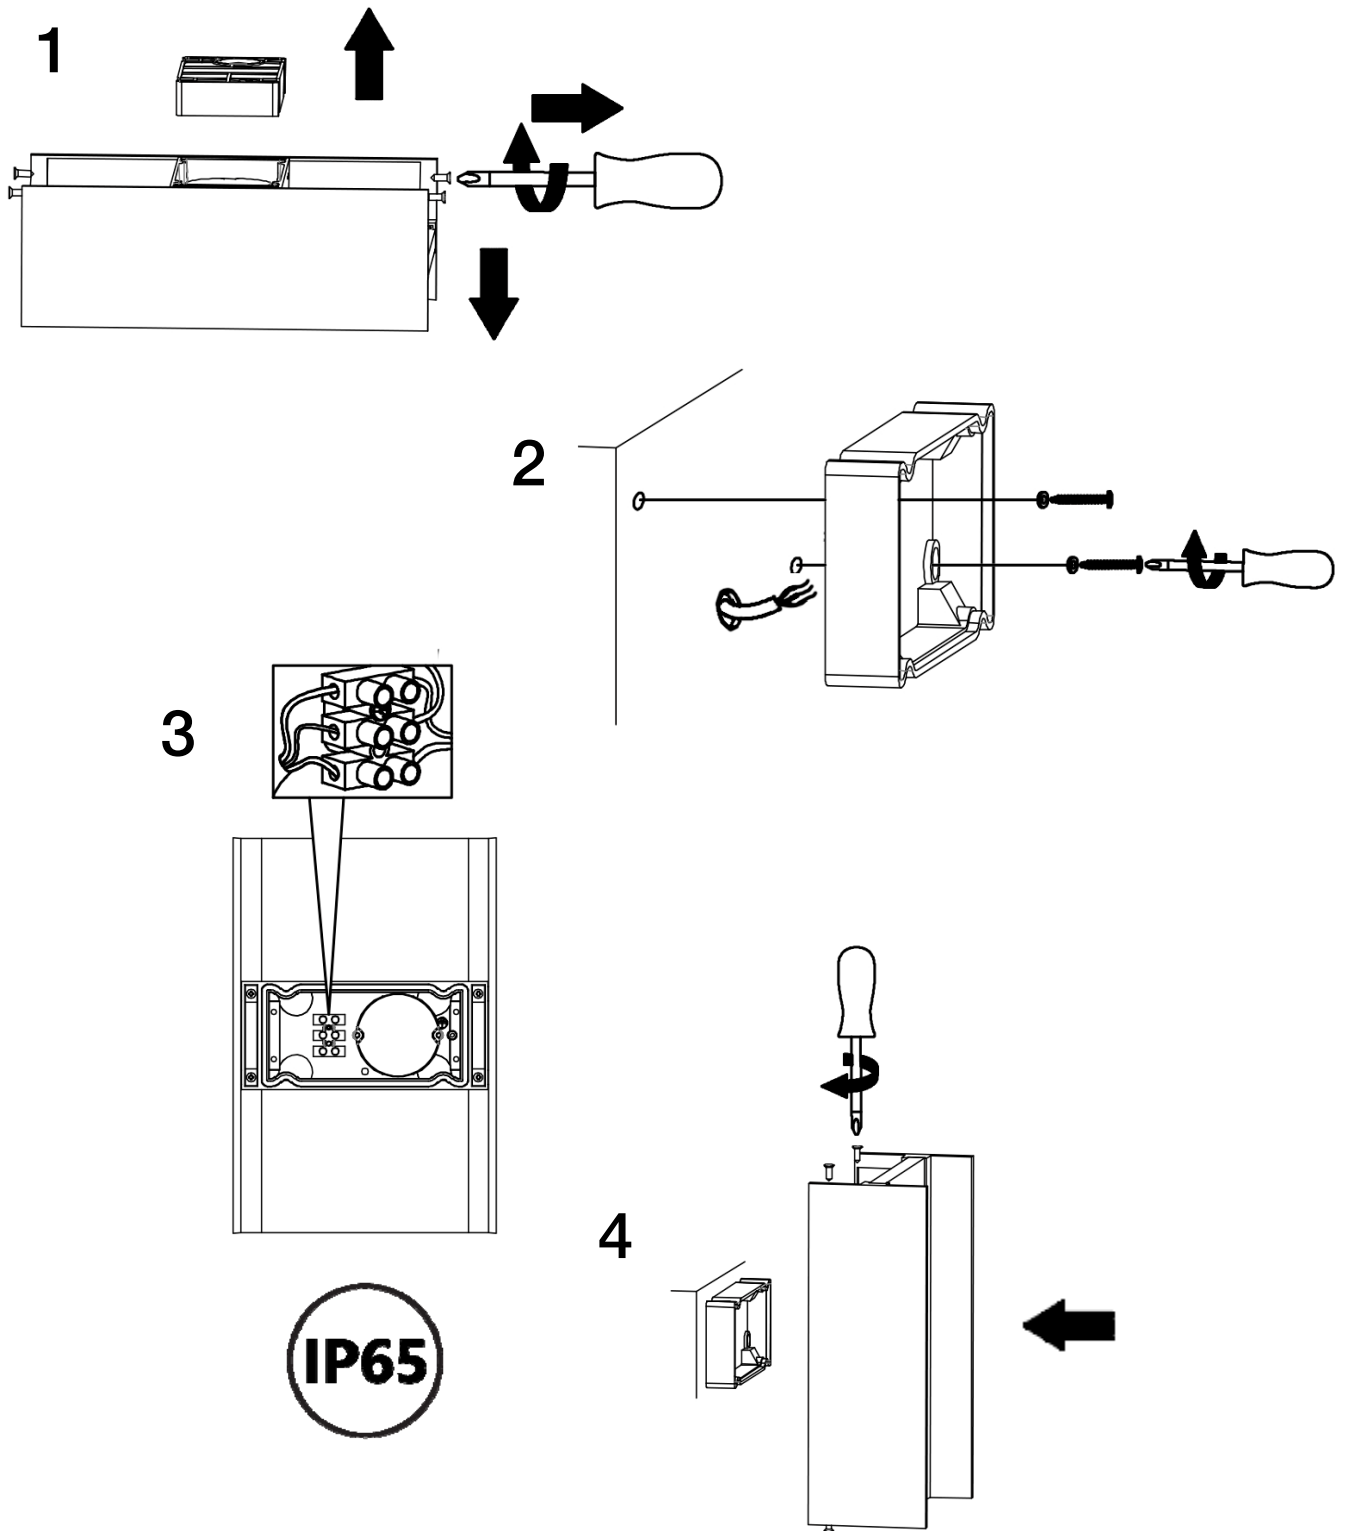

IP65

Para ver la ficha técnica de producto completa, puede usar el siguiente código QR:

You may use the following QR code to view the complete technical data sheet of the product:

If you have any technical questions, please do not hesitate to contact our technical Department.
We are at your disposal in our email: irodriguez@schuller.es