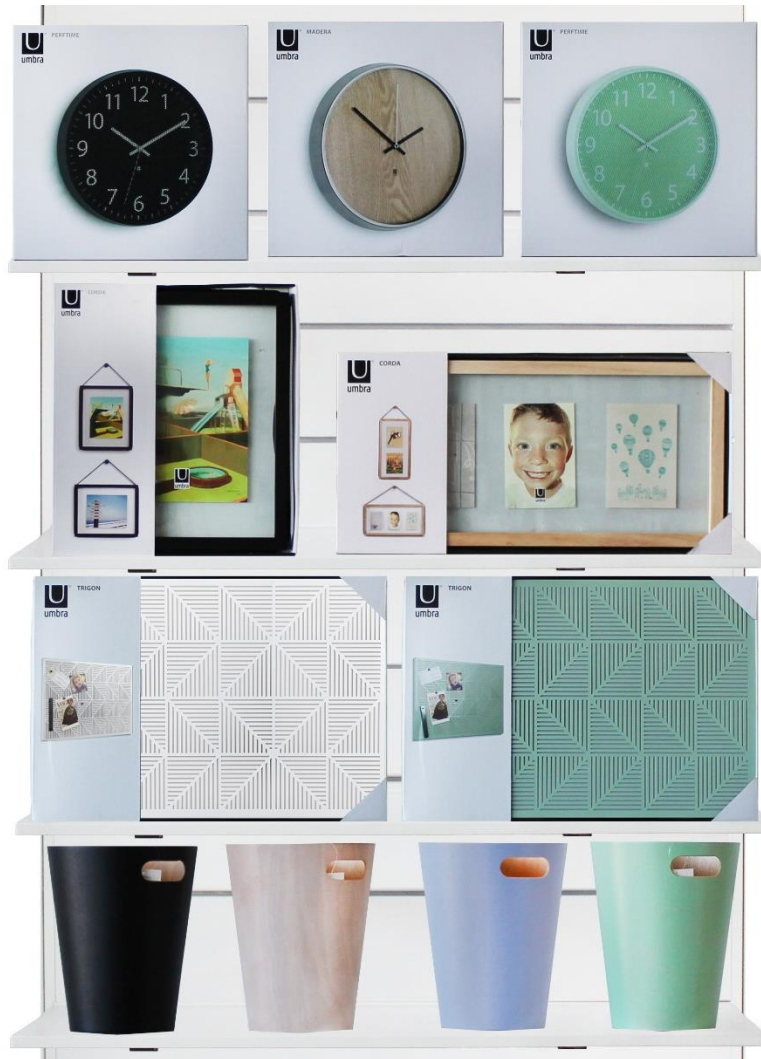

CLOCKS & OFFICE

ORIGINAL

MODERN

CASUAL

FUNCTIONAL

key best-practices

- smaller items on upper shelves
- larger items on lower shelves
- group by color
- show clocks out of boxes above / beside section

120 x 160 Display
Option 1

key best-practices

- smaller items on upper shelves
- larger items on lower shelves
- group by color
- show clocks out of boxes above / beside section

120 x 145 Display
Option 2

key best-practices

- mixed planogram: clocks, photo display and cans
- color block vertically
- Showcase cans on lowest shelf
- show clocks out of boxes above / beside section

120 x 165 Display
Option 3

key best-practices

- ❑ mixed planogram: clocks, photo display, cans
- ❑ smaller items on upper shelves
- ❑ color blocking vertically
- ❑ showcase cans on lowest shelf
- ❑ show clocks out of boxes above / beside section