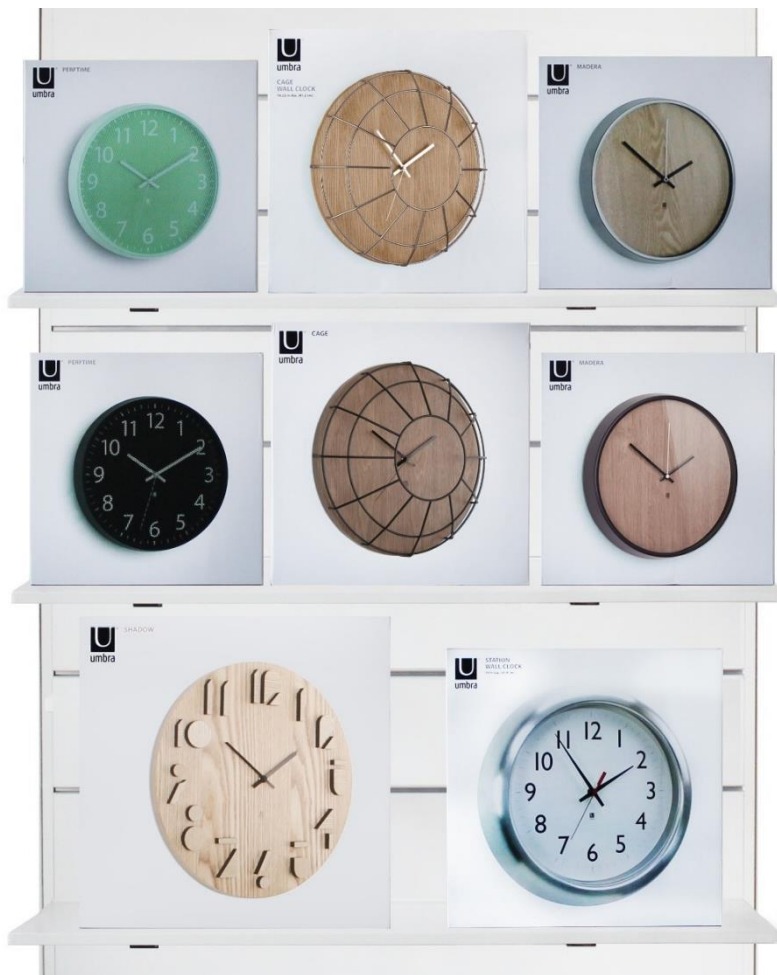

CLOCKS & OFFICE

ORIGINAL

MODERN

CASUAL

FUNCTIONAL

key best-practices

- smaller items on upper shelves
- larger items on lower shelves
- group by color
- show clocks out of boxes above / beside section

120 x 160 Display
Option 1

key best-practices

- smaller items on upper shelves
- larger items on lower shelves
- group by color
- show clocks out of boxes above / beside section

120 x 145 Display
Option 2

key best-practices

- mixed planogram: clocks, photo display and cans
- color block vertically
- Showcase cans on lowest shelf
- show clocks out of boxes above / beside section

120 x 165 Display
Option 3

key best-practices

- ❑ mixed planogram: clocks, photo display, cans
- ❑ smaller items on upper shelves
- ❑ color blocking vertically
- ❑ showcase cans on lowest shelf
- ❑ show clocks out of boxes above / beside section