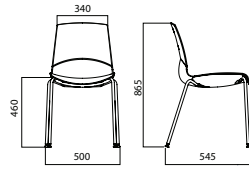

CHAIRS

NOW 4 LEGS

RIVESTIMENTO
Upholstery

IMPILABILITÀ
Stackability

ESTERNO
Outdoor