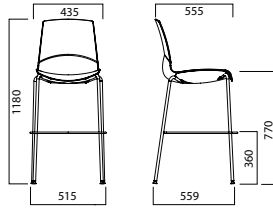

RIVESTIMENTO
Upholstery

IMPILABILITÀ
Stackability

ESTERNO
Outdoor

NOW SWIVEL WITH ARMS

NOW SWIVEL GAS LIFT

NOW SWIVEL GAS LIFT WITH ARMS

CHAIRS

NOW 4 LEGS STOOL

RIVESTIMENTO
Upholstery

IMPILABILITÀ
Stackability

ESTERNO
Outdoor

NOW SLEDGE STOOL

TELAIO/Frame

TELAIO IN ACCIAIO

Steel frame

**AC01**
Cromato
Cromium-plated**AC30**
Verniciato bianco
opaco
White matt painted**AC31**
Verniciato nero
opaco
Black matt painted**AC32**
Verniciato grigio
opaco
Grey matt painted**SCocca/Shell**