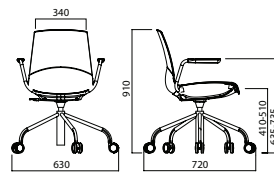

RIVESTIMENTO
Upholstery

IMPILABILITÀ
Stackability

ESTERNO
Outdoor

NOW SWIVEL WITH ARMS

NOW SWIVEL GAS LIFT

NOW SWIVEL GAS LIFT WITH ARMS

CHAIRS

NOW 4 LEGS STOOL

RIVESTIMENTO
Upholstery

IMPILABILITÀ
Stackability

ESTERNO
Outdoor

NOW SLEDGE STOOL

TELAIO/Frame

TELAIO IN ACCIAIO

Steel frame

**AC01**
Cromato
Cromium-plated**AC30**
Verniciato bianco
opaco
White matt painted**AC31**
Verniciato nero
opaco
Black matt painted**AC32**
Verniciato grigio
opaco
Grey matt painted**SCocca/Shell**