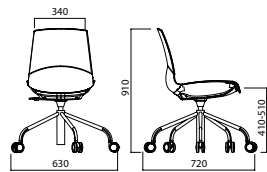

RIVESTIMENTO
Upholstery

IMPILABILITÀ
Stackability

ESTERNO
Outdoor

NOW SWIVEL WITH ARMS

NOW SWIVEL GAS LIFT

NOW SWIVEL GAS LIFT WITH ARMS

CHAIRS

NOW 4 LEGS STOOL

RIVESTIMENTO
Upholstery

IMPILABILITÀ
Stackability

ESTERNO
Outdoor

NOW SLEDGE STOOL

TELAIO/Frame

TELAIO IN ACCIAIO

Steel frame

**AC01**
Cromato
Cromium-plated**AC30**
Verniciato bianco
opaco
White matt painted**AC31**
Verniciato nero
opaco
Black matt painted**AC32**
Verniciato grigio
opaco
Grey matt painted**SCocca/Shell**