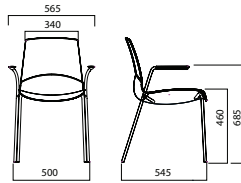

NOW 4 LEGS WITH ARMS