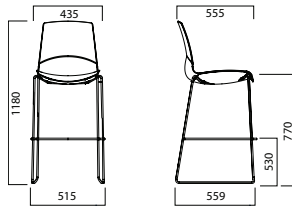

RIVESTIMENTO
Upholstery

IMPILABILITÀ
Stackability

ESTERNO
Outdoor

NOW SWIVEL WITH ARMS

NOW SWIVEL GAS LIFT

NOW SWIVEL GAS LIFT WITH ARMS

CHAIRS

NOW 4 LEGS STOOL

RIVESTIMENTO
Upholstery

IMPILABILITÀ
Stackability

ESTERNO
Outdoor

NOW SLEDGE STOOL

TELAIO/Frame

TELAIO IN ACCIAIO

Steel frame

**AC01**
Cromato
Cromium-plated**AC30**
Verniciato bianco
opaco
White matt painted**AC31**
Verniciato nero
opaco
Black matt painted**AC32**
Verniciato grigio
opaco
Grey matt painted**SCocca/Shell**