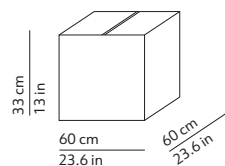

PACKAGING / IMBALLO

Volume: 0.119 m³ / 4.195 ft³
Gross weight: 5.32 kg / 11.7 lbs

MATERIALS AND FINISHINGS / MATERIALI E FINITURE

DIFFUSER / DIFFUSORE

White / Bianco

Ecrù / Ecrù

Moka / Moka

Fire resistant fabric shade
Paralume in tessuto ignifugo

Energy efficiency class from A++ to E

Dimmable / Dimmerabile
Yes

Suspension lamp
Lampada a sospensione

Canopy - diam. 8.9in h. 1.2in - colour white
fixed to the ceiling with not provided screws (2-4)
Rosone - diam. 22.5cm h. 3cm - colore bianco
fissato a soffitto con tasselli (2-4) non forniti