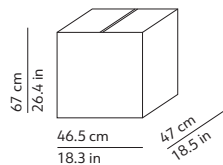

CODES AND DIMENSIONS / CODICI E DIMENSIONI

0181634TREU

PACKAGING / IMBALLO

Volume: 0.146 m³ / 5.171 ft³
Gross weight: 4.36 kg / 9.59 lbs

MATERIALS AND FINISHINGS / MATERIALI E FINITURE

STRUCTURE / STRUTTURA