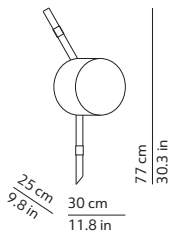

This lamp must be disposed in conformity with the EU directive 2002/96/EC
Apparecchio di illuminazione da smaltire secondo la direttiva EU 2002/96/EC

CODES AND DIMENSIONS / CODICI E DIMENSIONI

FLOED

K375416BR

FLOED 2

K375417BR

PACKAGING / IMBALLO

Diffuser
Volume: 0.018 m³ / 0.644 ft³
Gross weight: 2.50 kg / 5.50 lbs

Structure
Volume: 0.050 m³ / 1.777 ft³
Gross weight: 2.85 kg / 6.27 lbs

Diffuser x 2
Volume: 0.018 m³ / 0.644 ft³
Gross weight: 2.50 kg / 5.50 lbs

Structure
Volume: 0.107 m³ / 3.781 ft³
Gross weight: 5.10 kg / 11.22 lbs

MATERIALS AND FINISHINGS / MATERIALI E FINITURE

DIFFUSER / DIFFUSORE

○ White / Bianco

Two layers of mouth blown glass
Vetro opale incamiciato e soffiato