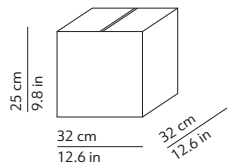

FLOED 2

K375417BR

PACKAGING / IMBALLO

Diffuser
Volume: 0.018 m³ / 0.644 ft³
Gross weight: 2.50 kg / 5.50 lbs

Structure
Volume: 0.050 m³ / 1.777 ft³
Gross weight: 2.85 kg / 6.27 lbs

Diffuser x 2
Volume: 0.018 m³ / 0.644 ft³
Gross weight: 2.50 kg / 5.50 lbs

Structure
Volume: 0.107 m³ / 3.781 ft³
Gross weight: 5.10 kg / 11.22 lbs

MATERIALS AND FINISHINGS / MATERIALI E FINITURE

DIFFUSER / DIFFUSORE

○ White / Bianco

Two layers of mouth blown glass
Vetro opale incamiciato e soffiato