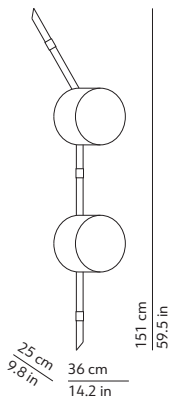

This lamp must be disposed in conformity with the EU directive 2002/96/EC
Apparecchio di illuminazione da smaltire secondo la direttiva EU 2002/96/EC

CODES AND DIMENSIONS / CODICI E DIMENSIONI

FLOED

K375416BR

FLOED 2

K375417BR

PACKAGING / IMBALLO

Diffuser
Volume: 0.018 m³ / 0.644 ft³
Gross weight: 2.50 kg / 5.50 lbs

Structure
Volume: 0.050 m³ / 1.777 ft³
Gross weight: 2.85 kg / 6.27 lbs

Diffuser x 2
Volume: 0.018 m³ / 0.644 ft³
Gross weight: 2.50 kg / 5.50 lbs

Structure
Volume: 0.107 m³ / 3.781 ft³
Gross weight: 5.10 kg / 11.22 lbs

MATERIALS AND FINISHINGS / MATERIALI E FINITURE

DIFFUSER / DIFFUSORE

○ White / Bianco

Two layers of mouth blown glass
Vetro opale incamiciato e soffiato