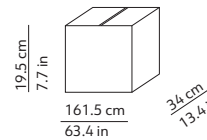

FLOED 2

K375417BR

PACKAGING / IMBALLO

Diffuser
Volume: 0.018 m³ / 0.644 ft³
Gross weight: 2.50 kg / 5.50 lbs

Structure
Volume: 0.050 m³ / 1.777 ft³
Gross weight: 2.85 kg / 6.27 lbs

Diffuser x 2
Volume: 0.018 m³ / 0.644 ft³
Gross weight: 2.50 kg / 5.50 lbs

Structure
Volume: 0.107 m³ / 3.781 ft³
Gross weight: 5.10 kg / 11.22 lbs

MATERIALS AND FINISHINGS / MATERIALI E FINITURE

DIFFUSER / DIFFUSORE

○ White / Bianco

Two layers of mouth blown glass
Vetro opale incamiciato e soffiato