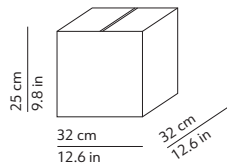

FLOED 2

K375417BR

PACKAGING / IMBALLO

Diffuser
Volume: 0.018 m³ / 0.644 ft³
Gross weight: 2.50 kg / 5.50 lbs

Structure
Volume: 0.050 m³ / 1.777 ft³
Gross weight: 2.85 kg / 6.27 lbs

Diffuser x 2
Volume: 0.018 m³ / 0.644 ft³
Gross weight: 2.50 kg / 5.50 lbs

Structure
Volume: 0.107 m³ / 3.781 ft³
Gross weight: 5.10 kg / 11.22 lbs

MATERIALS AND FINISHINGS / MATERIALI E FINITURE

DIFFUSER / DIFFUSORE

○ White / Bianco

Two layers of mouth blown glass
Vetro opale incamiciato e soffiato