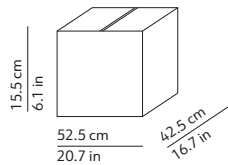

### CODES AND DIMENSIONS / CODICI E DIMENSIONI

044128BIEU

### PACKAGING / IMBALLO

Volume: 0.035 m<sup>3</sup> / 1.221 ft<sup>3</sup>  
Gross weight: 2.10 kg / 4.62 lbs