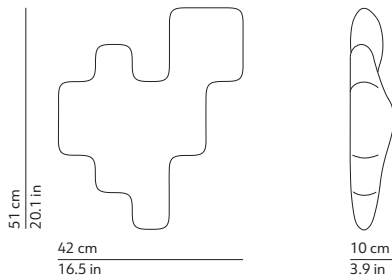

### PACKAGING / IMBALLO

Volume: 0.035 m<sup>3</sup> / 1.221 ft<sup>3</sup>  
Gross weight: 2.10 kg / 4.62 lbs