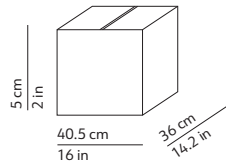

CODES AND DIMENSIONS / CODICI E DIMENSIONI

145050B
145050C

PACKAGING / IMBALLO

Volume: 0.007 m³ / 0.257 ft³
Gross weight: 1.42 kg / 3.12 lbs

MATERIALS AND FINISHINGS / MATERIALI E FINITURE

STRUCTURE / STRUTTURA