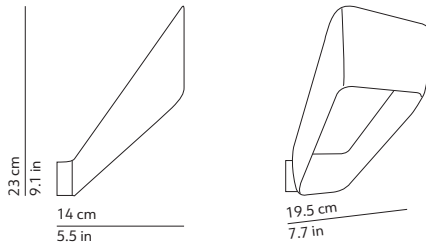

CODES AND DIMENSIONS / CODICI E DIMENSIONI

145050B
145050C

PACKAGING / IMBALLO

Volume: 0.007 m³ / 0.257 ft³
Gross weight: 1.42 kg / 3.12 lbs

MATERIALS AND FINISHINGS / MATERIALI E FINITURE

STRUCTURE / STRUTTURA