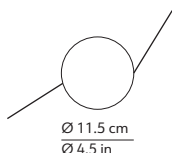

#### AZOU 3

K3454103MB  
K3454103MN  
K3454103MO

Diffusers  
Volume: 0.007 m<sup>3</sup> / 0.250 ft<sup>3</sup>  
Gross weight (marble): 1.72 kg / 3.78 lbs  
Gross weight (onyx): 1.49 kg / 3.28 lbs

Structure  
Volume: 0.008 m<sup>3</sup> / 0.294 ft<sup>3</sup>  
Gross weight: 1.95 kg / 4.29 lbs

#### AZOU 5

K3454105MB  
K3454105MN  
K3454105MO

Diffusers  
Volume: 0.014 m<sup>3</sup> / 0.489 ft<sup>3</sup>  
Gross weight (marble): 2.88 kg / 6.34 lbs  
Gross weight (onyx): 2.44 kg / 5.37 lbs

Structure  
Volume: 0.008 m<sup>3</sup> / 0.294 ft<sup>3</sup>  
Gross weight: 2.41 kg / 5.30 lbs

#### AZOU 7

K3454107MB  
K3454107MN  
K3454107MO

Diffusers  
Volume: 0.014 m<sup>3</sup> / 0.489 ft<sup>3</sup>  
Gross weight (marble): 3.83 kg / 8.43 lbs  
Gross weight (onyx): 3.22 kg / 7.08 lbs

Structure  
Volume: 0.008 m<sup>3</sup> / 0.294 ft<sup>3</sup>  
Gross weight: 2.90 kg / 6.38 lbs