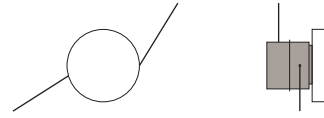

STRUCTURE / STRUTTURA

Black / Nero
RAL 9005
Matt / Opaco

Powder coated metal structure
Struttura in metallo verniciata a polveri

FURTHER INFORMATION / INFORMAZIONI AGGIUNTIVE

AZOU 3

230V or 120V Feeding / Alimentazione

Light source / Sorgente luminosa
3 x 4.2W - 2700 K - 1350 lm - CRI>90 - Board LED

Energy efficiency class A++

Dimmer / Varialuce
Yes

Wall lamp
Lampada da parete

Black cord set - length ca. 590.6 in
EU, USA or UK plug
different lengths on request
 Cavo di alimentazione nero - lunghezza ca. 1500 cm
Spina EU, USA o UK
altre lunghezze su richiesta

Black electronic loose dimmer 0/100%
Varialuce rompifilo nero elettronico 0/100%

AZOU 5

230V or 120V Feeding / Alimentazione

Light source / Sorgente luminosa
5 x 4.2W - 2700 K - 2250 lm - CRI>90 - Board LED

Energy efficiency class A++

Dimmer / Varialuce
Yes

Wall lamp
Lampada da parete

Black cord set - length ca. 590.6 in
EU, USA or UK plug
different lengths on request
 Cavo di alimentazione nero - lunghezza ca. 1500 cm
Spina EU, USA o UK
altre lunghezze su richiesta

Black electronic loose dimmer 0/100%
Varialuce rompifilo nero elettronico 0/100%

AZOU 7

230V or 120V Feeding / Alimentazione

Light source / Sorgente luminosa
7 x 4.2W - 2700 K - 3150 lm - CRI>90 - Board LED

Energy efficiency class A++

Dimmer / Varialuce
Yes

Wall lamp
Lampada da parete

Black cord set - length ca. 590.6 in
EU, USA or UK plug
different lengths on request
 Cavo di alimentazione nero - lunghezza ca. 1500 cm
Spina EU, USA o UK
altre lunghezze su richiesta

Black electronic loose dimmer 0/100%
Varialuce rompifilo nero elettronico 0/100%