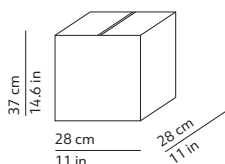

* Canopy IP20 - structure built in compliance with IP54 specifications
* Rosone IP20 - struttura costruita in conformità alle specifiche IP54

CODES AND DIMENSIONS / CODICI E DIMENSIONI

VICEVERSA

K370280GA
K370280GF

VICEVERSA 2

K370281GA
K370281GF

PACKAGING / IMBALLO

Diffuser
Volume: 0.029 m³ / 1.024 ft³
Gross weight: 2.20 kg / 4.84 lbs

Structure
Volume: 0.025 m³ / 0.880 ft³
Gross weight: 4.00 kg / 8.80 lbs

Diffuser x 2
Volume: 0.029 m³ / 1.024 ft³
Gross weight: 2.20 kg / 4.84 lbs

Structure x 2
Volume: 0.025 m³ / 0.880 ft³
Gross weight (Viceversa): 4.00 kg / 8.80 lbs
Gross weight (Viceversa 2): 3.13 kg / 6.89 lbs

MATERIALS AND FINISHINGS / MATERIALI E FINITURE

DIFFUSER / DIFFUSORE