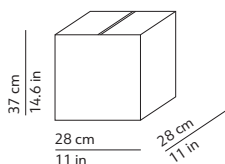

VICEVERSA 2

K370281GA
K370281GF

PACKAGING / IMBALLO

Diffuser
Volume: 0.029 m³ / 1.024 ft³
Gross weight: 2.20 kg / 4.84 lbs

Structure
Volume: 0.025 m³ / 0.880 ft³
Gross weight: 4.00 kg / 8.80 lbs

Diffuser x 2
Volume: 0.029 m³ / 1.024 ft³
Gross weight: 2.20 kg / 4.84 lbs

Structure x 2
Volume: 0.025 m³ / 0.880 ft³
Gross weight (Viceversa): 4.00 kg / 8.80 lbs
Gross weight (Viceversa 2): 3.13 kg / 6.89 lbs

MATERIALS AND FINISHINGS / MATERIALI E FINITURE

DIFFUSER / DIFFUSORE