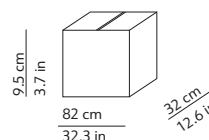

VICEVERSA 2

K370281GA
K370281GF

PACKAGING / IMBALLO

Diffuser
Volume: 0.029 m³ / 1.024 ft³
Gross weight: 2.20 kg / 4.84 lbs

Structure
Volume: 0.025 m³ / 0.880 ft³
Gross weight: 4.00 kg / 8.80 lbs

Diffuser x 2
Volume: 0.029 m³ / 1.024 ft³
Gross weight: 2.20 kg / 4.84 lbs

Structure x 2
Volume: 0.025 m³ / 0.880 ft³
Gross weight (Viceversa): 4.00 kg / 8.80 lbs
Gross weight (Viceversa 2): 3.13 kg / 6.89 lbs

MATERIALS AND FINISHINGS / MATERIALI E FINITURE

DIFFUSER / DIFFUSORE