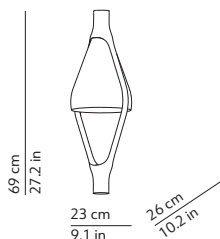

* Canopy IP20 - structure built in compliance with IP54 specifications
* Rosone IP20 - struttura costruita in conformità alle specifiche IP54

CODES AND DIMENSIONS / CODICI E DIMENSIONI

VICEVERSA

K370280GA
K370280GF

VICEVERSA 2

K370281GA
K370281GF

PACKAGING / IMBALLO

Diffuser
Volume: 0.029 m³ / 1.024 ft³
Gross weight: 2.20 kg / 4.84 lbs

Structure
Volume: 0.025 m³ / 0.880 ft³
Gross weight: 4.00 kg / 8.80 lbs

Diffuser x 2
Volume: 0.029 m³ / 1.024 ft³
Gross weight: 2.20 kg / 4.84 lbs

Structure x 2
Volume: 0.025 m³ / 0.880 ft³
Gross weight (Viceversa): 4.00 kg / 8.80 lbs
Gross weight (Viceversa 2): 3.13 kg / 6.89 lbs

MATERIALS AND FINISHINGS / MATERIALI E FINITURE

DIFFUSER / DIFFUSORE

Light source / Sorgente luminosa
1 x 6.5W - 2700 K - 800 lm - CRI>90 - Board LED

 Energy efficiency class A+

 Dimmable / Dimmerabile
1-10V

 Suspension lamp
Lampada a sospensione

 Canopy - diam. 7.9in h. 1.6in - colour grey RAL 7016+
canopy - diam. 2.4in h. 0.6in - colour grey RAL 7016
fixed to the ceiling with not provided screws (2-4)+
Rosone - diam.20cm h. 4cm - colore grigio RAL 7016+
rosone - diam.6cm h. 1.5cm - colore grigio RAL 7016
fissato a soffitto con tasselli (2-4) non forniti