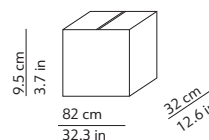

VICEVERSA 2

K370281GA
K370281GF

PACKAGING / IMBALLO

Diffuser
Volume: 0.029 m³ / 1.024 ft³
Gross weight: 2.20 kg / 4.84 lbs

Structure
Volume: 0.025 m³ / 0.880 ft³
Gross weight: 4.00 kg / 8.80 lbs

Diffuser x 2
Volume: 0.029 m³ / 1.024 ft³
Gross weight: 2.20 kg / 4.84 lbs

Structure x 2
Volume: 0.025 m³ / 0.880 ft³
Gross weight (Viceversa): 4.00 kg / 8.80 lbs
Gross weight (Viceversa 2): 3.13 kg / 6.89 lbs

MATERIALS AND FINISHINGS / MATERIALI E FINITURE

DIFFUSER / DIFFUSORE