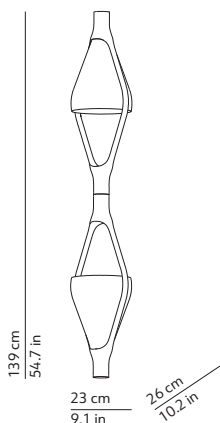

* Canopy IP20 - structure built in compliance with IP54 specifications
* Rosone IP20 - struttura costruita in conformità alle specifiche IP54

CODES AND DIMENSIONS / CODICI E DIMENSIONI

VICEVERSA

K370280GA
K370280GF

VICEVERSA 2

K370281GA
K370281GF

PACKAGING / IMBALLO

Diffuser
Volume: 0.029 m³ / 1.024 ft³
Gross weight: 2.20 kg / 4.84 lbs

Structure
Volume: 0.025 m³ / 0.880 ft³
Gross weight: 4.00 kg / 8.80 lbs

Diffuser x 2
Volume: 0.029 m³ / 1.024 ft³
Gross weight: 2.20 kg / 4.84 lbs

Structure x 2
Volume: 0.025 m³ / 0.880 ft³
Gross weight (Viceversa): 4.00 kg / 8.80 lbs
Gross weight (Viceversa 2): 3.13 kg / 6.89 lbs

MATERIALS AND FINISHINGS / MATERIALI E FINITURE

DIFFUSER / DIFFUSORE

Light source / Sorgente luminosa
1 x 6.5W - 2700 K - 800 lm - CRI>90 - Board LED

 Energy efficiency class A+

 Dimmable / Dimmerabile
1-10V

 Suspension lamp
Lampada a sospensione

 Canopy - diam. 7.9in h. 1.6in - colour grey RAL 7016+
canopy - diam. 2.4in h. 0.6in - colour grey RAL 7016
fixed to the ceiling with not provided screws (2-4)+
Rosone - diam.20cm h. 4cm - colore grigio RAL 7016+
rosone - diam.6cm h. 1.5cm - colore grigio RAL 7016
fissato a soffitto con tasselli (2-4) non forniti