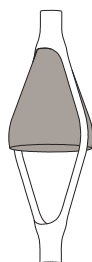

VICEVERSA

NOE' DUCHAUFOR LAWRENCE / 2019

EN. Suspension lamp. Suspension lamp. Diffuser made of mouth blown glass. Metallic structure.

IT. Lampada a sospensione. Diffusore in vetro soffiato. Struttura in metallo verniciato.

VICEVERSA 2

K370281GA
K370281GF

PACKAGING / IMBALLO

Diffuser
Volume: 0.029 m³ / 1.024 ft³
Gross weight: 2.20 kg / 4.84 lbs

Structure
Volume: 0.025 m³ / 0.880 ft³
Gross weight: 4.00 kg / 8.80 lbs

Diffuser x 2
Volume: 0.029 m³ / 1.024 ft³
Gross weight: 2.20 kg / 4.84 lbs

Structure x 2
Volume: 0.025 m³ / 0.880 ft³
Gross weight (Viceversa): 4.00 kg / 8.80 lbs
Gross weight (Viceversa 2): 3.13 kg / 6.89 lbs

MATERIALS AND FINISHINGS / MATERIALI E FINITURE

DIFFUSER / DIFFUSORE