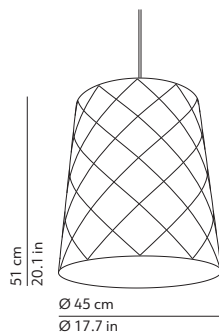

### CODES AND DIMENSIONS / CODICI E DIMENSIONI

### PACKAGING / IMBALLO

Diffuser  
Volume: 0.009 m<sup>3</sup> / 0.316 ft<sup>3</sup>  
Gross weight: 1.36 kg / 2.99 lbs

Structure  
Volume: 0.024 m<sup>3</sup> / 0.862 ft<sup>3</sup>  
Gross weight: 1.30 kg / 2.86 lbs

Diffuser  
Volume: 0.022 m<sup>3</sup> / 0.773 ft<sup>3</sup>  
Gross weight: 2.58 kg / 5.68 lbs

Structure  
Volume: 0.040 m<sup>3</sup> / 1.399 ft<sup>3</sup>  
Gross weight: 2.46 kg / 5.41 lbs