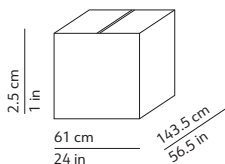

### PACKAGING / IMBALLO

Diffuser  
Volume: 0.009 m<sup>3</sup> / 0.316 ft<sup>3</sup>  
Gross weight: 1.36 kg / 2.99 lbs

Structure  
Volume: 0.024 m<sup>3</sup> / 0.862 ft<sup>3</sup>  
Gross weight: 1.30 kg / 2.86 lbs

Diffuser  
Volume: 0.022 m<sup>3</sup> / 0.773 ft<sup>3</sup>  
Gross weight: 2.58 kg / 5.68 lbs

Structure  
Volume: 0.040 m<sup>3</sup> / 1.399 ft<sup>3</sup>  
Gross weight: 2.46 kg / 5.41 lbs