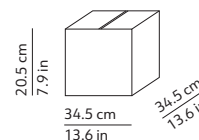

### PACKAGING / IMBALLO

Diffuser  
Volume: 0.009 m<sup>3</sup> / 0.316 ft<sup>3</sup>  
Gross weight: 1.36 kg / 2.99 lbs

Structure  
Volume: 0.024 m<sup>3</sup> / 0.862 ft<sup>3</sup>  
Gross weight: 1.30 kg / 2.86 lbs

Diffuser  
Volume: 0.022 m<sup>3</sup> / 0.773 ft<sup>3</sup>  
Gross weight: 2.58 kg / 5.68 lbs

Structure  
Volume: 0.040 m<sup>3</sup> / 1.399 ft<sup>3</sup>  
Gross weight: 2.46 kg / 5.41 lbs