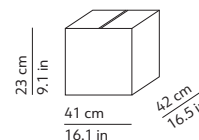

### PACKAGING / IMBALLO

Diffuser  
Volume: 0.009 m<sup>3</sup> / 0.316 ft<sup>3</sup>  
Gross weight: 1.36 kg / 2.99 lbs

Structure  
Volume: 0.024 m<sup>3</sup> / 0.862 ft<sup>3</sup>  
Gross weight: 1.30 kg / 2.86 lbs

Diffuser  
Volume: 0.022 m<sup>3</sup> / 0.773 ft<sup>3</sup>  
Gross weight: 2.58 kg / 5.68 lbs

Structure  
Volume: 0.040 m<sup>3</sup> / 1.399 ft<sup>3</sup>  
Gross weight: 2.46 kg / 5.41 lbs