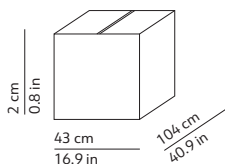

### PACKAGING / IMBALLO

Diffuser  
Volume: 0.009 m<sup>3</sup> / 0.316 ft<sup>3</sup>  
Gross weight: 1.36 kg / 2.99 lbs

Structure  
Volume: 0.024 m<sup>3</sup> / 0.862 ft<sup>3</sup>  
Gross weight: 1.30 kg / 2.86 lbs

Diffuser  
Volume: 0.022 m<sup>3</sup> / 0.773 ft<sup>3</sup>  
Gross weight: 2.58 kg / 5.68 lbs

Structure  
Volume: 0.040 m<sup>3</sup> / 1.399 ft<sup>3</sup>  
Gross weight: 2.46 kg / 5.41 lbs