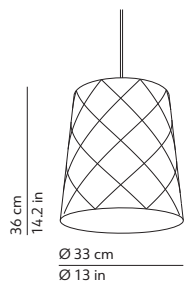

CODES AND DIMENSIONS / CODICI E DIMENSIONI

NEW YORK 33

K090261MB
K090261MC
K090261MR