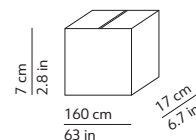

CODES AND DIMENSIONS / CODICI E DIMENSIONI

K405340N
K405340

PACKAGING / IMBALLO

Diffuser
Volume: 0.075 m³ / 2.641 ft³
Gross weight: 7.40 kg / 16.28 lbs

Structure
Volume: 0.019 m³ / 0.672 ft³
Gross weight: 12.60 kg / 27.72 lbs

Energy efficiency class A+

Dimmable / Dimmerabile
1-10V

Suspension lamp
Lampada a sospensione

Canopy - L 9.5 in - W 3.2 in - H 2 in - brass
fixed to the ceiling with not provided screws (2-4)
Rosone - L 24 cm - W 8 cm - H 5 cm - ottone
fissato a soffitto con tasselli (2-4) non forniti