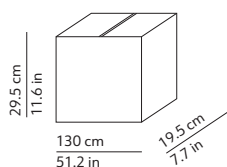

CODES AND DIMENSIONS / CODICI E DIMENSIONI

K405340N
K405340

PACKAGING / IMBALLO

Diffuser
Volume: 0.075 m³ / 2.641 ft³
Gross weight: 7.40 kg / 16.28 lbs

Structure
Volume: 0.019 m³ / 0.672 ft³
Gross weight: 12.60 kg / 27.72 lbs

Energy efficiency class A+

Dimmable / Dimmerabile
1-10V

Suspension lamp
Lampada a sospensione

Canopy - L 9.5 in - W 3.2 in - H 2 in - brass
fixed to the ceiling with not provided screws (2-4)
Rosone - L 24 cm - W 8 cm - H 5 cm - ottone
fissato a soffitto con tasselli (2-4) non forniti