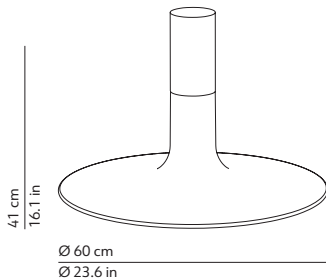

CODES AND DIMENSIONS / CODICI E DIMENSIONI

LOUIS 34

K075245

PACKAGING / IMBALLO

Diffuser
Volume: 0.174 m³ / 6.153 ft³
Gross weight: 5.12 kg / 11.26 lbs

Structure
Volume: 0.007 m³ / 0.244 ft³
Gross weight: 0.69 kg / 1.52 lbs

LOUIS 41

K075245M

Diffuser
Volume: 0.174 m³ / 6.153 ft³
Gross weight: 5.12 kg / 11.26 lbs

Structure
Volume: 0.007 m³ / 0.244 ft³
Gross weight: 0.90 kg / 1.98 lbs

LOUIS 48

K075245L

Diffuser
Volume: 0.174 m³ / 6.153 ft³
Gross weight: 5.12 kg / 11.26 lbs

Structure
Volume: 0.007 m³ / 0.244 ft³
Gross weight: 1.14 kg / 2.51 lbs

DIFFUSER / DIFFUSORE

 White / Bianco

Polished rotational-moulded polyethylene
Polietilene stampato in rotazionale e lucidato

STRUCTURE / STRUTTURA