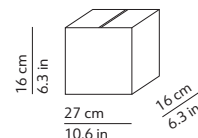

CODES AND DIMENSIONS / CODICI E DIMENSIONI

LOUIS 34

K075245

PACKAGING / IMBALLO

Diffuser
Volume: 0.174 m³ / 6.153 ft³
Gross weight: 5.12 kg / 11.26 lbs

Structure
Volume: 0.007 m³ / 0.244 ft³
Gross weight: 0.69 kg / 1.52 lbs

LOUIS 41

K075245M

Diffuser
Volume: 0.174 m³ / 6.153 ft³
Gross weight: 5.12 kg / 11.26 lbs

Structure
Volume: 0.007 m³ / 0.244 ft³
Gross weight: 0.90 kg / 1.98 lbs

LOUIS 48

K075245L

Diffuser
Volume: 0.174 m³ / 6.153 ft³
Gross weight: 5.12 kg / 11.26 lbs

Structure
Volume: 0.007 m³ / 0.244 ft³
Gross weight: 1.14 kg / 2.51 lbs

DIFFUSER / DIFFUSORE

 White / Bianco

Polished rotational-moulded polyethylene
Polietilene stampato in rotazionale e lucidato

STRUCTURE / STRUTTURA