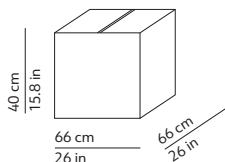

CODES AND DIMENSIONS / CODICI E DIMENSIONI

LOUIS 34

K075245

PACKAGING / IMBALLO

Diffuser
Volume: 0.174 m³ / 6.153 ft³
Gross weight: 5.12 kg / 11.26 lbs

Structure
Volume: 0.007 m³ / 0.244 ft³
Gross weight: 0.69 kg / 1.52 lbs

LOUIS 41

K075245M

Diffuser
Volume: 0.174 m³ / 6.153 ft³
Gross weight: 5.12 kg / 11.26 lbs

Structure
Volume: 0.007 m³ / 0.244 ft³
Gross weight: 0.90 kg / 1.98 lbs

LOUIS 48

K075245L

Diffuser
Volume: 0.174 m³ / 6.153 ft³
Gross weight: 5.12 kg / 11.26 lbs

Structure
Volume: 0.007 m³ / 0.244 ft³
Gross weight: 1.14 kg / 2.51 lbs

DIFFUSER / DIFFUSORE

 White / Bianco

Polished rotational-moulded polyethylene
Polietilene stampato in rotazionale e lucidato

STRUCTURE / STRUTTURA