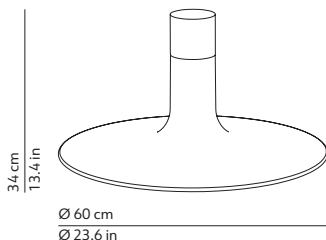

Product in conformity with the Eurasian Custom Unions technical regulations
Apparecchio conforme ai regolamenti tecnici dell'Unione doganale Eurasiatica

This lamp must be disposed in conformity with the EU directive 2002/96/EC
Apparecchio di illuminazione da smaltire secondo la direttiva EU 2002/96/EC

CODES AND DIMENSIONS / CODICI E DIMENSIONI

LOUIS 34

K075245

PACKAGING / IMBALLO

Diffuser
Volume: 0.174 m³ / 6.153 ft³
Gross weight: 5.12 kg / 11.26 lbs

Structure
Volume: 0.007 m³ / 0.244 ft³
Gross weight: 0.69 kg / 1.52 lbs

LOUIS 41

K075245M

Diffuser
Volume: 0.174 m³ / 6.153 ft³
Gross weight: 5.12 kg / 11.26 lbs

Structure
Volume: 0.007 m³ / 0.244 ft³
Gross weight: 0.90 kg / 1.98 lbs

LOUIS 48

K075245L

Diffuser
Volume: 0.174 m³ / 6.153 ft³
Gross weight: 5.12 kg / 11.26 lbs

Structure
Volume: 0.007 m³ / 0.244 ft³
Gross weight: 1.14 kg / 2.51 lbs

DIFFUSER / DIFFUSORE

 White / Bianco

Polished rotational-moulded polyethylene
Polietilene stampato in rotazionale e lucidato

STRUCTURE / STRUTTURA