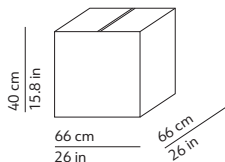

CODES AND DIMENSIONS / CODICI E DIMENSIONI

LOUIS 34

K075245

PACKAGING / IMBALLO

Diffuser
Volume: 0.174 m³ / 6.153 ft³
Gross weight: 5.12 kg / 11.26 lbs

Structure
Volume: 0.007 m³ / 0.244 ft³
Gross weight: 0.69 kg / 1.52 lbs

LOUIS 41

K075245M

Diffuser
Volume: 0.174 m³ / 6.153 ft³
Gross weight: 5.12 kg / 11.26 lbs

Structure
Volume: 0.007 m³ / 0.244 ft³
Gross weight: 0.90 kg / 1.98 lbs

LOUIS 48

K075245L

Diffuser
Volume: 0.174 m³ / 6.153 ft³
Gross weight: 5.12 kg / 11.26 lbs

Structure
Volume: 0.007 m³ / 0.244 ft³
Gross weight: 1.14 kg / 2.51 lbs

DIFFUSER / DIFFUSORE

 White / Bianco

Polished rotational-moulded polyethylene
Polietilene stampato in rotazionale e lucidato

STRUCTURE / STRUTTURA