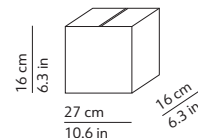

CODES AND DIMENSIONS / CODICI E DIMENSIONI

LOUIS 34

K075245

PACKAGING / IMBALLO

Diffuser
Volume: 0.174 m³ / 6.153 ft³
Gross weight: 5.12 kg / 11.26 lbs

Structure
Volume: 0.007 m³ / 0.244 ft³
Gross weight: 0.69 kg / 1.52 lbs

LOUIS 41

K075245M

Diffuser
Volume: 0.174 m³ / 6.153 ft³
Gross weight: 5.12 kg / 11.26 lbs

Structure
Volume: 0.007 m³ / 0.244 ft³
Gross weight: 0.90 kg / 1.98 lbs

LOUIS 48

K075245L

Diffuser
Volume: 0.174 m³ / 6.153 ft³
Gross weight: 5.12 kg / 11.26 lbs

Structure
Volume: 0.007 m³ / 0.244 ft³
Gross weight: 1.14 kg / 2.51 lbs

DIFFUSER / DIFFUSORE

 White / Bianco

Polished rotational-moulded polyethylene
Polietilene stampato in rotazionale e lucidato

STRUCTURE / STRUTTURA