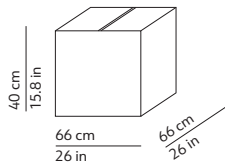

CODES AND DIMENSIONS / CODICI E DIMENSIONI

LOUIS 34

K075245

PACKAGING / IMBALLO

Diffuser
Volume: 0.174 m³ / 6.153 ft³
Gross weight: 5.12 kg / 11.26 lbs

Structure
Volume: 0.007 m³ / 0.244 ft³
Gross weight: 0.69 kg / 1.52 lbs

LOUIS 41

K075245M

Diffuser
Volume: 0.174 m³ / 6.153 ft³
Gross weight: 5.12 kg / 11.26 lbs

Structure
Volume: 0.007 m³ / 0.244 ft³
Gross weight: 0.90 kg / 1.98 lbs

LOUIS 48

K075245L

Diffuser
Volume: 0.174 m³ / 6.153 ft³
Gross weight: 5.12 kg / 11.26 lbs

Structure
Volume: 0.007 m³ / 0.244 ft³
Gross weight: 1.14 kg / 2.51 lbs

DIFFUSER / DIFFUSORE

 White / Bianco

Polished rotational-moulded polyethylene
Polietilene stampato in rotazionale e lucidato

STRUCTURE / STRUTTURA