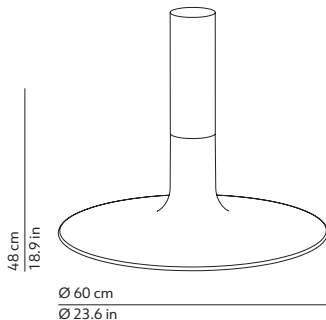

CODES AND DIMENSIONS / CODICI E DIMENSIONI

LOUIS 34

K075245

PACKAGING / IMBALLO

Diffuser
Volume: 0.174 m³ / 6.153 ft³
Gross weight: 5.12 kg / 11.26 lbs

Structure
Volume: 0.007 m³ / 0.244 ft³
Gross weight: 0.69 kg / 1.52 lbs

LOUIS 41

K075245M

Diffuser
Volume: 0.174 m³ / 6.153 ft³
Gross weight: 5.12 kg / 11.26 lbs

Structure
Volume: 0.007 m³ / 0.244 ft³
Gross weight: 0.90 kg / 1.98 lbs

LOUIS 48

K075245L

Diffuser
Volume: 0.174 m³ / 6.153 ft³
Gross weight: 5.12 kg / 11.26 lbs

Structure
Volume: 0.007 m³ / 0.244 ft³
Gross weight: 1.14 kg / 2.51 lbs

DIFFUSER / DIFFUSORE

 White / Bianco

Polished rotational-moulded polyethylene
Polietilene stampato in rotazionale e lucidato

STRUCTURE / STRUTTURA