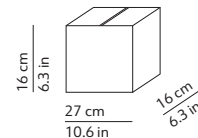

CODES AND DIMENSIONS / CODICI E DIMENSIONI

LOUIS 34

K075245

PACKAGING / IMBALLO

Diffuser
Volume: 0.174 m³ / 6.153 ft³
Gross weight: 5.12 kg / 11.26 lbs

Structure
Volume: 0.007 m³ / 0.244 ft³
Gross weight: 0.69 kg / 1.52 lbs

LOUIS 41

K075245M

Diffuser
Volume: 0.174 m³ / 6.153 ft³
Gross weight: 5.12 kg / 11.26 lbs

Structure
Volume: 0.007 m³ / 0.244 ft³
Gross weight: 0.90 kg / 1.98 lbs

LOUIS 48

K075245L

Diffuser
Volume: 0.174 m³ / 6.153 ft³
Gross weight: 5.12 kg / 11.26 lbs

Structure
Volume: 0.007 m³ / 0.244 ft³
Gross weight: 1.14 kg / 2.51 lbs

DIFFUSER / DIFFUSORE

 White / Bianco

Polished rotational-moulded polyethylene
Polietilene stampato in rotazionale e lucidato

STRUCTURE / STRUTTURA