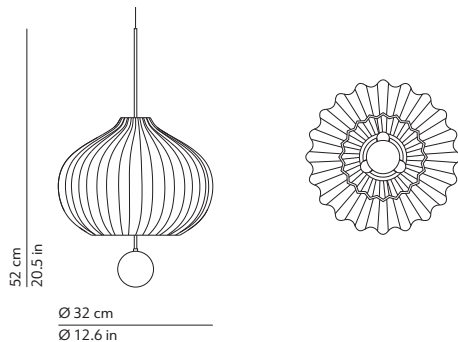

LILLI

CRISTINA CELESTINO / 2019

^{EN} Suspension lamp. Opal diffuser made of two layers of mouth blown glass. Satin brass structure.

^{IT} Lampada a sospensione. Diffusore in vetro opale incamiciato e soffiato. Struttura in ottone satinato.

This lamp must be disposed in conformity with the EU directive 2002/96/EC
Apparecchio di illuminazione da smaltire secondo la direttiva EU 2002/96/EC

CODES AND DIMENSIONS / CODICI E DIMENSIONI

K355365O

PACKAGING / IMBALLO

Diffuser
Volume: 0.049 m³ / 1.719 ft³
Gross weight: 4.00 kg / 8.80 lbs

Structure
Volume: 0.006 m³ / 0.212 ft³
Gross weight: 1.58 kg / 3.48 lbs

MATERIALS AND FINISHINGS / MATERIALI E FINITURE

DIFFUSER / DIFFUSORE

Light source / Sorgente luminosa
3 x 42W max - E14 (E12)

Energy efficiency class from A++ to E

Dimmable / Dimmerabile
Yes

Suspension lamp
Lampada a sospensione

Canopy - diam. 4.9in h. 1.2in - white
fixed to the ceiling with not provided screws (2-4)
Rosone - diam. 12.5cm h. 3cm - bianco
fissato a soffitto con tasselli (2-4) non forniti