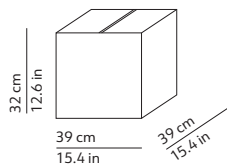

Diffuser
Volume: 0.049 m³ / 1.719 ft³
Gross weight: 4.00 kg / 8.80 lbs

Structure
Volume: 0.006 m³ / 0.212 ft³
Gross weight: 1.58 kg / 3.48 lbs

MATERIALS AND FINISHINGS / MATERIALI E FINITURE

DIFFUSER / DIFFUSORE