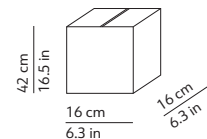

This lamp must be disposed in conformity with the EU directive 2002/96/EC
Apparecchio di illuminazione da smaltire secondo la direttiva EU 2002/96/EC

CODES AND DIMENSIONS / CODICI E DIMENSIONI

K355365O

PACKAGING / IMBALLO

Diffuser
Volume: 0.049 m³ / 1.719 ft³
Gross weight: 4.00 kg / 8.80 lbs

Structure
Volume: 0.006 m³ / 0.212 ft³
Gross weight: 1.58 kg / 3.48 lbs

MATERIALS AND FINISHINGS / MATERIALI E FINITURE

DIFFUSER / DIFFUSORE